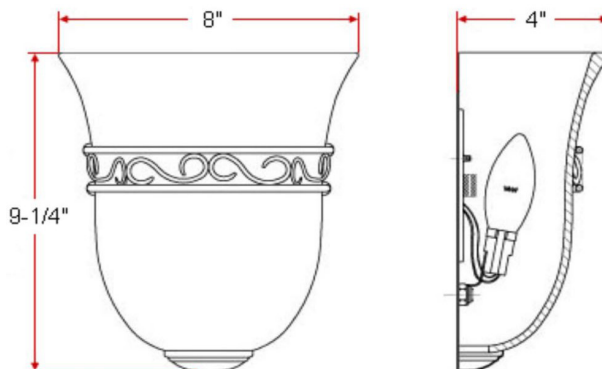

Marlowe One-Light Wall Sconce with Alabaster Glass  
Oil Rubbed Bronze

**SPECIFICATIONS**

<b>MOUNTING:</b>	Wall Mount	<b>LED BRIGHTNESS (LUMENS):</b>	N/A
<b>SLOPED CEILING ADAPTABLE:</b>	No	<b>LED COLOR CORRELATED TEMPERATURE (CCT):</b>	N/A
<b>LAMP TYPE:</b>	1 lamp 60W Incandescent E12 candelabra base	<b>LED COLOR RENDERING INDEX (CRI):</b>	N/A
<b>BULB INCLUDED:</b>	No	<b>LED EFFICACY:</b>	N/A
<b>WATTS PER BULB:</b>	60W	<b>LED AVERAGE RATED LIFE:</b>	N/A
<b>TOTAL WATTAGE:</b>	60W	<b>ENERGY EFFICIENT:</b>	No
<b>DIMMABLE:</b>	Yes	<b>LIGHTING AMPS:</b>	0.5
<b>MATERIAL CONSTRUCTION:</b>	Steel	<b>VOLTAGE:</b>	120V
<b>ASSEMBLED DIMENSIONS:</b>	9.25" H x 8" L x 4" D		
<b>WEIGHT:</b>	2.52 lbs.		
<b>BACKPLATE DIMENSIONS:</b>	8" H x 6.25" W		
<b>CANOPY/PLATE DIMENSIONS:</b>	N/A		
<b>GLASS/SHADE DIMENSIONS:</b>	8.63" H x 3.88" L x 8" D		
<b>GLASS/SHADE MATERIAL:</b>	Glass		
<b>GLASS/SHADE TYPE:</b>	Alabaster		
<b>GLASS/SHADE COLOR:</b>	N/A		