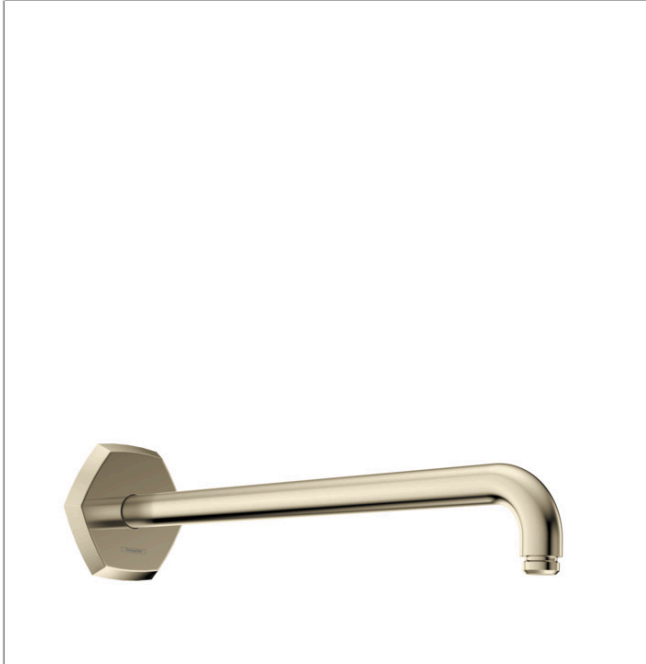

**Locarno  
Showerarm, 15"**

Finishes : **polished nickel**    Part no. : **04833830**

**Description**

**Features**

- Escutcheon, Showerarm

**Product image**

**Scale drawing**