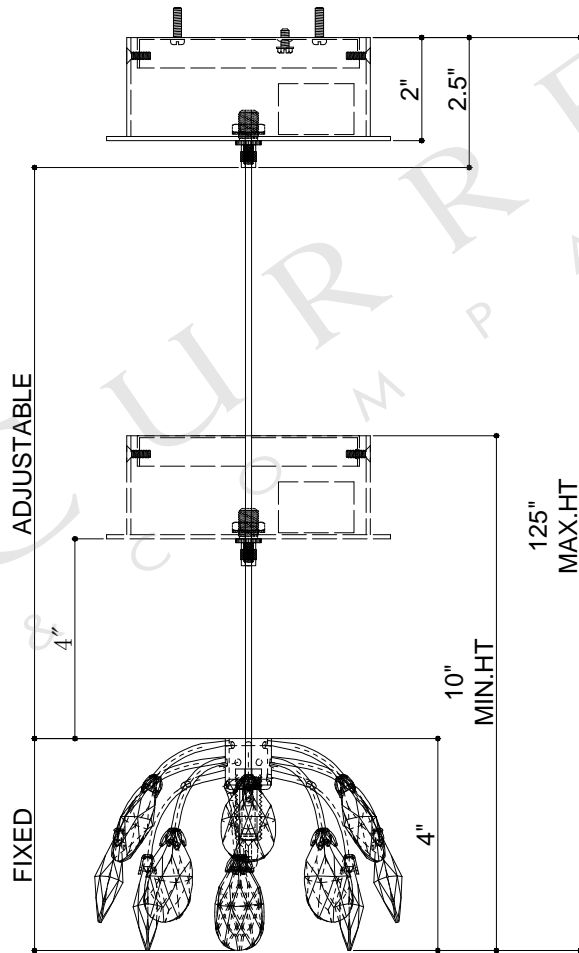

5.5"DIA. CANOPY
 4.25"DIA*0.5"H. MOUNTING PLATE COVER
 6"DIA*4"H. SHADE

TOP VIEW

CANOPY DETAIL

FRONT VIEW