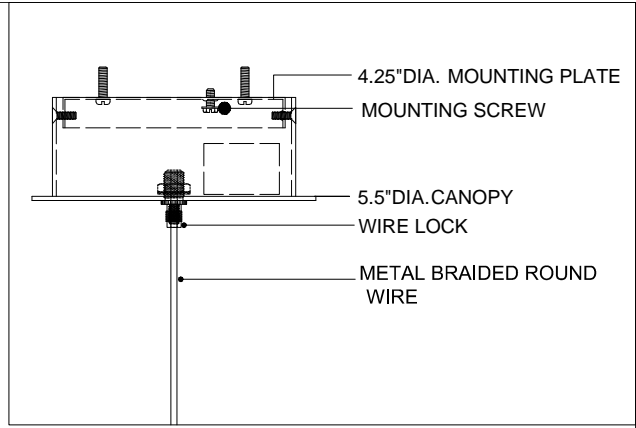

5.5"DIA. CANOPY
 4.25"DIA*0.5"H. MOUNTING PLATE COVER
 6"DIA*4"H. SHADE

TOP VIEW

CANOPY DETAIL

FRONT VIEW