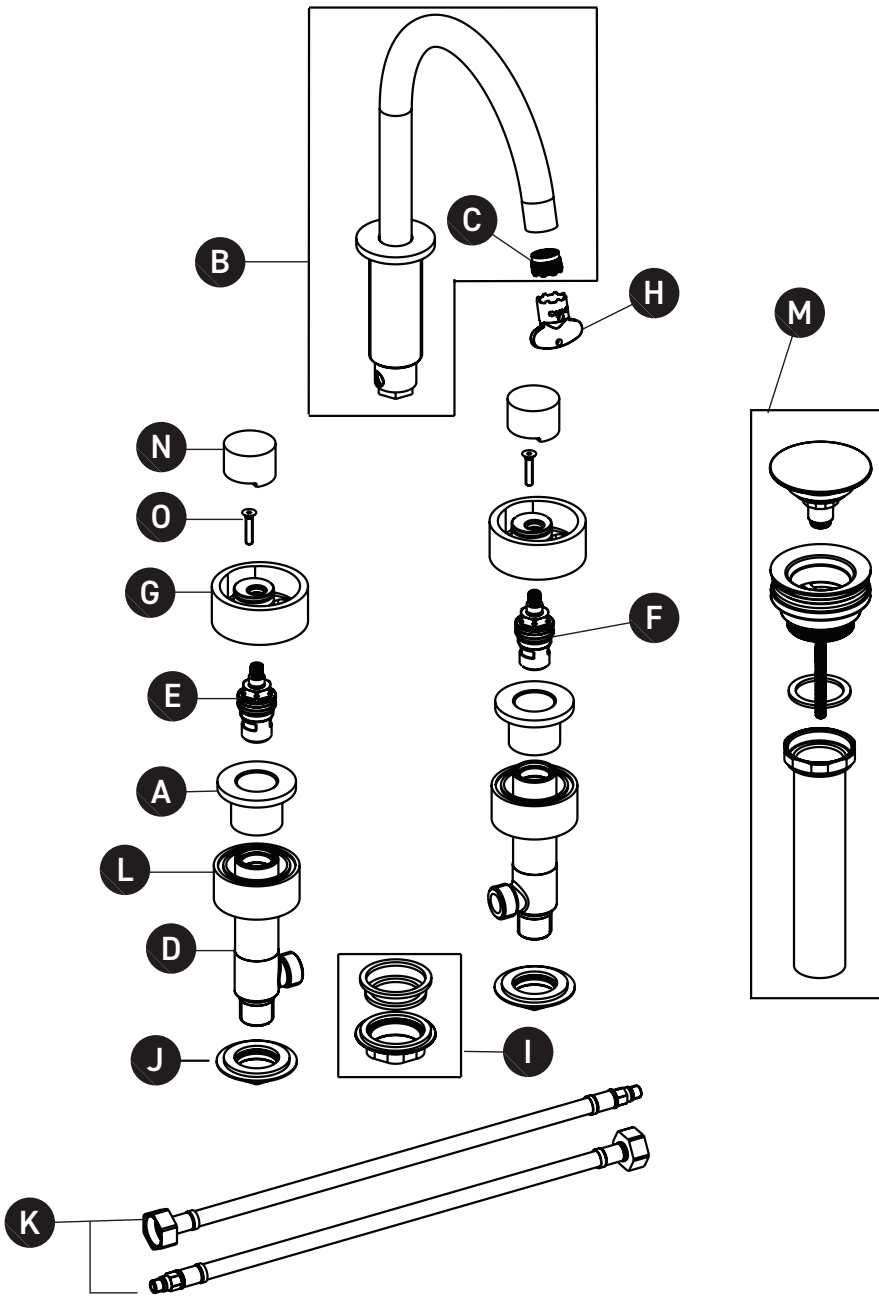

ORDER BY PART NUMBER

## ILLUSTRATED PARTS

### EC08D3

Eclissi™ Widespread Lavatory Faucet With C-Spout

ID	Kit Number	Finish
A*	16 003044	See below
B*	16 003046	See below
C	16 003049	N/A
D	16 003050	N/A
E	16 003056 (H)	N/A
F	16 003057 (C)	N/A
G*	16 003047	See below
H	16 001056	N/A
I	16 002060	N/A
J	16 000114	N/A
K	16 003051	N/A
L*	16 002308	See below
M*	CC2310FWO	See below
N*	16 003073	See below
O	16 002914	N/A