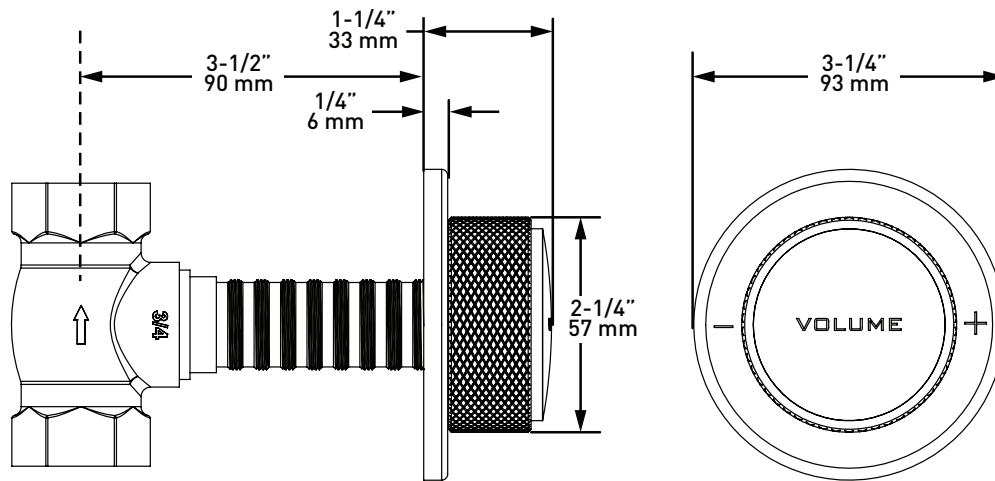

For warranty or additional information, contact:

U.S.A.
houseofrohl.com/support
1-800-777-9762

QUEBEC / MARITIMES / WESTERN CANADA
houseofrohl.ca/support
1-866-473-8442

ONTARIO
houseofrohl.ca/support
1-800-287-5354

Riobel

PERRIN & ROWE
LONDON

victoria ⊕ albert®

ROHL