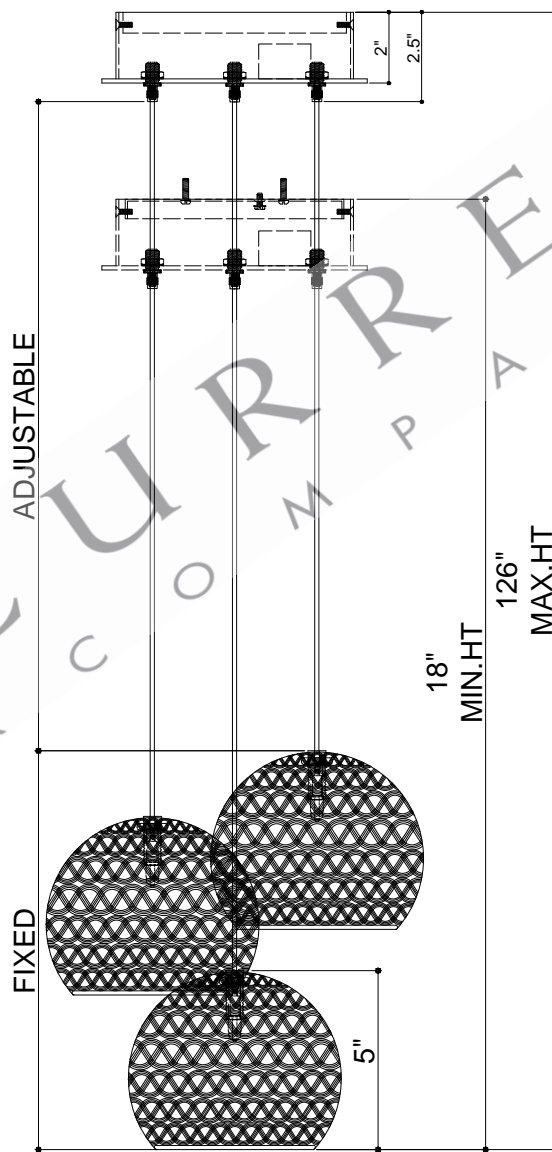

7.5"DIA*2.5"H. CANOPY
6.25"DIA*0.5"H. MOUNTING PLATE COVER
6.0"DIA*5.0"H. SHADE

TOP VIEW

CANOPY DETAIL

FRONT VIEW