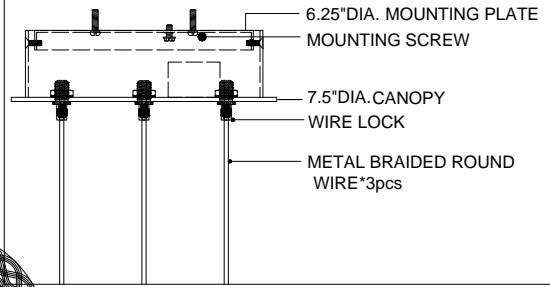

7.5"DIA*2.5"H. CANOPY
6.25"DIA*0.5"H. MOUNTING PLATE COVER
6.0"DIA*5.0"H. SHADE

TOP VIEW

CANOPY DETAIL

FRONT VIEW