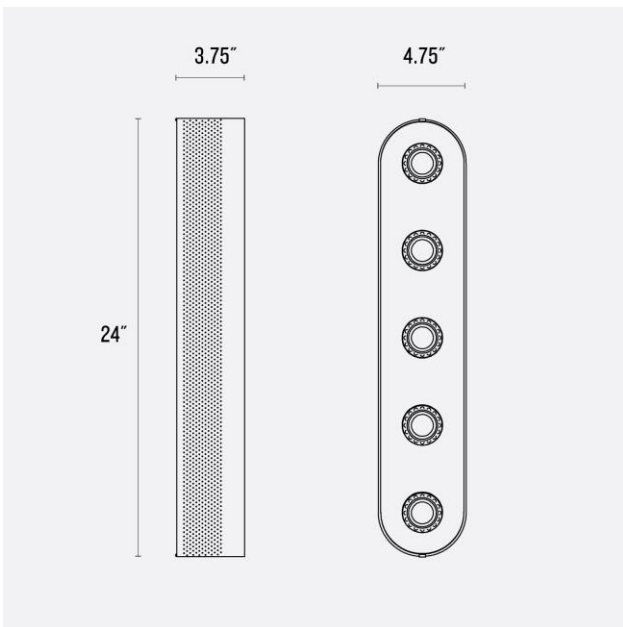

SCHOOLHOUSE

Harlow 5 Sconce

Application: Wall Sconce

Product Origin: Processed and assembled in Portland, Oregon using ethically-sourced domestic and global components.

UL Listed: Yes

Max Wattage: 5 Sockets - 40 W each

Voltage: 120/220 V

Location Rating: Damp

Dimensions:

Overall: 24" H x 4.75" W x 3.75" D

Materials: Steel

One year guarantee

Color Option(s)

Alder Green
(AGR)