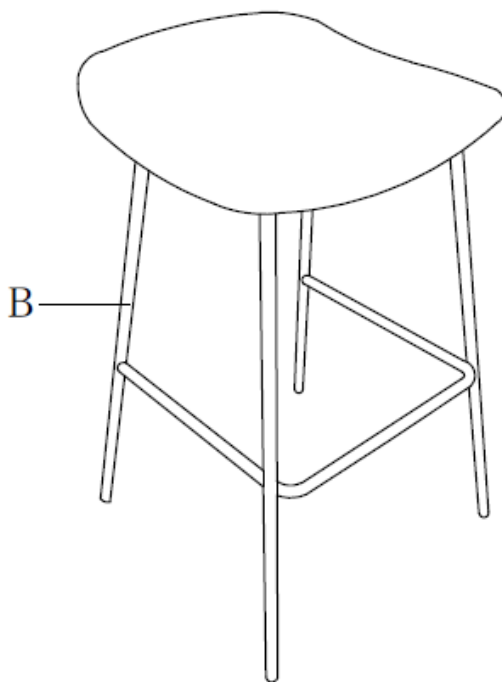

Step 2

1. Place Stool on a flat, level surface to ensure it is level.
2. If it is uneven, adjust the Base (B) by pressing the uneven leg slightly toward the inside of the stool to make it level.