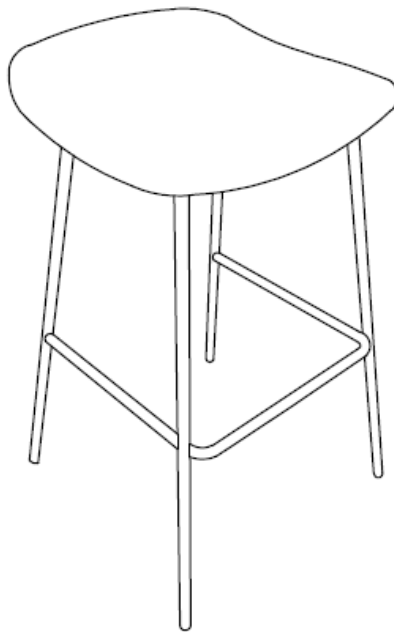

SIMPLIHOME®

Dafney / Kempton / Torino

Counter Height Stool (Set of 2)

MODEL # AXCDAFCS-DCG

brooklyn + max™ 

Wynden+Hall™
HOME DECOR

SIMPLIHOME®

Great quality is a right.

ALLEN KEY SCREW
M6 x 25 mm
QTY 4

2

ALLEN KEY
QTY 1

Step 1

1. Place Seat (A) upside down on a flat, smooth surface.
2. Attach Base (B) to the bottom of the Seat (A) using Allen Key Screws (1).
3. Use Allen Key (2) to tighten. Do not over-tighten.