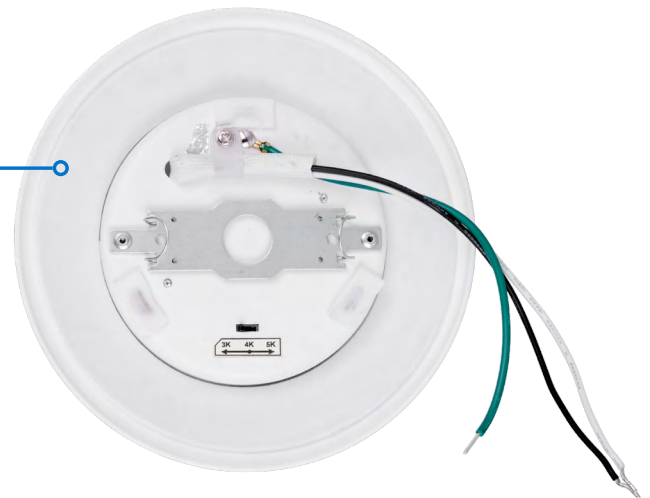

Stamped Metal Body

Provides excellent heat management with a clean aesthetic