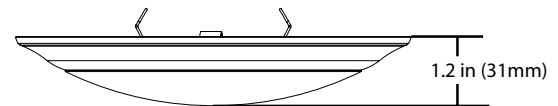

DSK56

Performance Data			
Model Number	Lumens	Watts	Lumens/Watt
DSK43120SWH (3000K)	657	9.1	72.2
DSK43120SWH (4000K)	744	9.4	79.1
DSK43120SWH (5000K)	662	9.0	73.6
DSK563120SWH (3000K)	811	12.1	67.0
DSK563120SWH (4000K)	948	12.9	73.5
DSK563120SWH (5000K)	823	12.2	67.5

Ordering Information				
Series	Version	Voltage	CCT	Trim Color
DSK4	3	120	S (Selectable: 3000, 4000, 5000K)	WH (White)
DSK56				

Example: DSK563120SWH