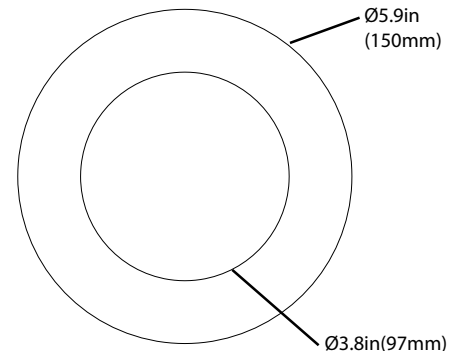

DSK Select

Product Information

Construction

- Stamped steel body on 6" and Aluminum on 4"
- Fully captured diffuser
- Integrated spring lock mounting system
- Low profile micro-switch for CCT selection fits slim pancake wiring box

Optical System

- Molded polymer, UV stabilized diffuser maximizes light output.
- Convex diffuser creates uniform light distribution while reducing glare

Electrical

- Input voltage of 120VAC, 60Hz
- Dimmable to 5% with compatible leading edge (TRIAC) and trailing edge (ELV) dimmers
- Dual emitter array enables CCT selection
- CCT Selectable at 3000K, 4000K, or 5000K
- Binned within 4-step MacAdams with $duv < \pm 0.003$
- TM-21 Reported L70(9K) hours >54,000
- Utilizes high performing LEDs with 90+ CRI and an R9 > 50

Finish

- Matte white powder coat finish

Installation

- Easy installation in any 4" pancake, 4" non-metallic or 4/O junction box
- Separate mounting plate with keyhole slots for quick installation to junction boxes
- Fixture easily snaps into place on mounting plate
- Suitable for use in closets : Compliant with NFPA® 70, NEC® Section 410.16 (A)(3) and 410.16 (C)(5)
- Suitable for wet locations
- Operating temperature of 0° to 120°F (-18°C to 49°C)

Warranty

- 5-year limited system warranty standard
- Warranty does not cover product failure due to an overvoltage event (power surge)

DSK4