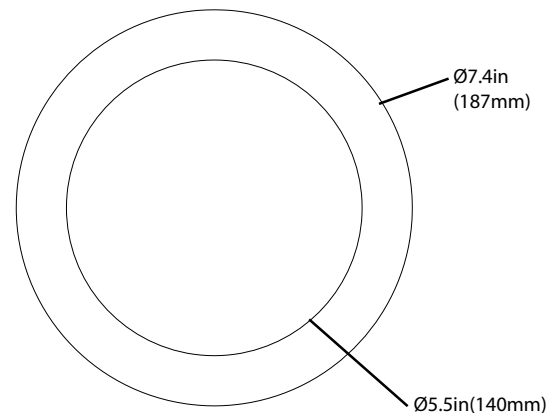

DSK56

Performance Data			
Model Number	Lumens	Watts	Lumens/Watt
DSK43120SWH (3000K)	657	9.1	72.2
DSK43120SWH (4000K)	744	9.4	79.1
DSK43120SWH (5000K)	662	9.0	73.6
DSK563120SWH (3000K)	811	12.1	67.0
DSK563120SWH (4000K)	948	12.9	73.5
DSK563120SWH (5000K)	823	12.2	67.5

Ordering Information				
Series	Version	Voltage	CCT	Trim Color
DSK4	3	120	S (Selectable: 3000, 4000, 5000K)	WH (White)
DSK56				

Example: DSK563120SWH