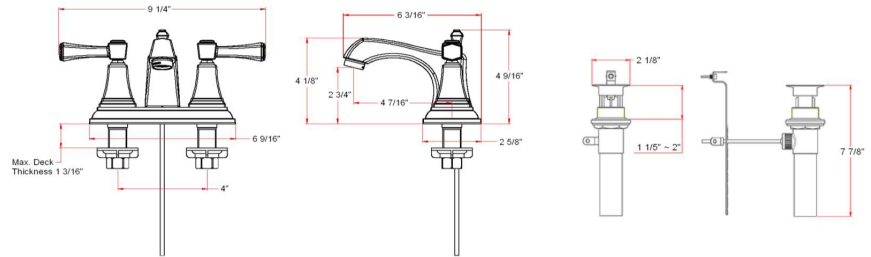

Torino Centerset Bathroom Faucet  
Satin Nickel

**SPECIFICATIONS**

MATERIAL:	Hybrid
HANDLE MATERIAL:	Zinc
SPOUT MATERIAL:	N/A
CARTRIDGE MATERIAL:	Ceramic
WATERWAY MATERIAL:	Hybrid
DRAIN MATERIAL:	Brass
FAUCET TYPE:	Lav Centerset
MOUNTING TYPE:	Deck Mount
MOUNTING HOLES:	3
MAX DECK THICKNESS:	1.17"
DECK PLATE - INCLUDED:	N/A
SPOUT REACH:	4.41"
SPOUT HEIGHT:	2.66"

FLOW RATE:	1.2 GPM
LOW FLOW:	Yes
HANDLES - CONFIGURATION:	Double Handle
HANDLE REACH:	2.62"
SPRAYER INCLUDED:	No
DIMENSIONS WITH DECK PLATE:	9.25" L x 6.2" W x 4.5" D
WEIGHT WITH DECK PLATE:	3.88 lbs.
DIMENSIONS W/O DECK PLATE:	9.25" L x 6.2" W x 4.5" D
WEIGHT W/O DECK PLATE:	3.88 lbs.
PVD FINISH:	Yes