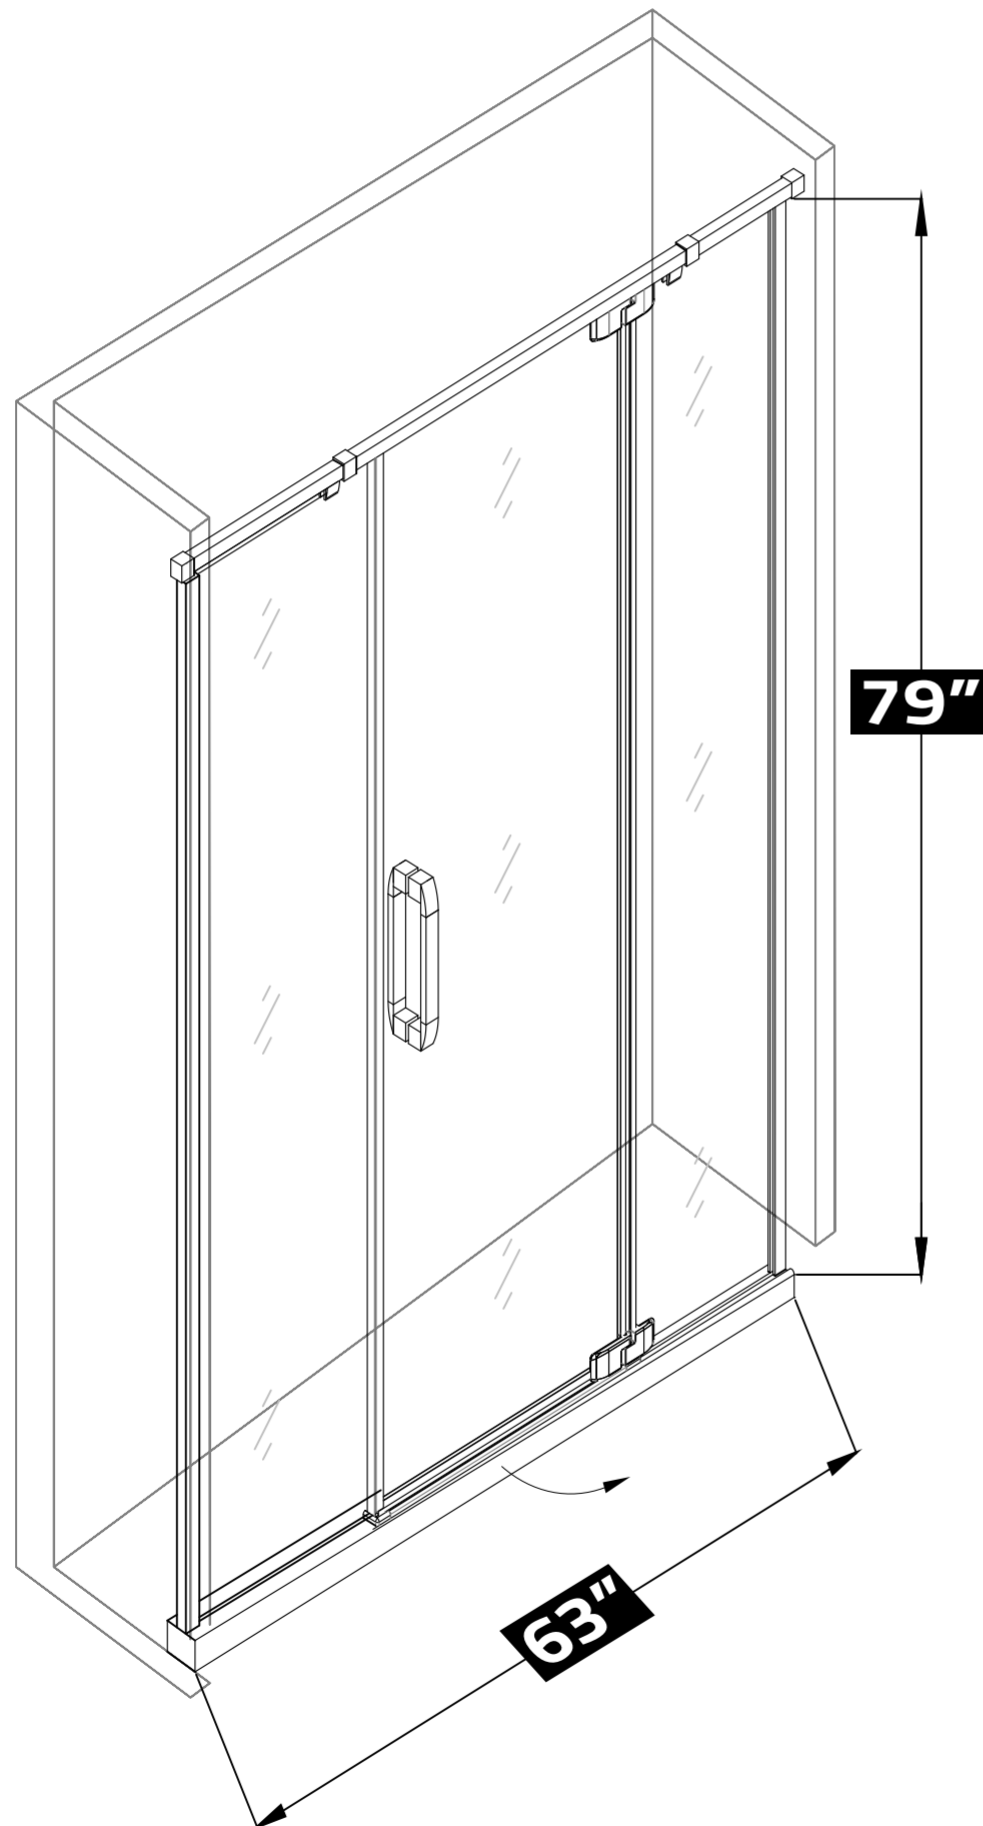

ANZZI SHOWER DOORS

SD-AZ30CH-R/L

GROVE SET