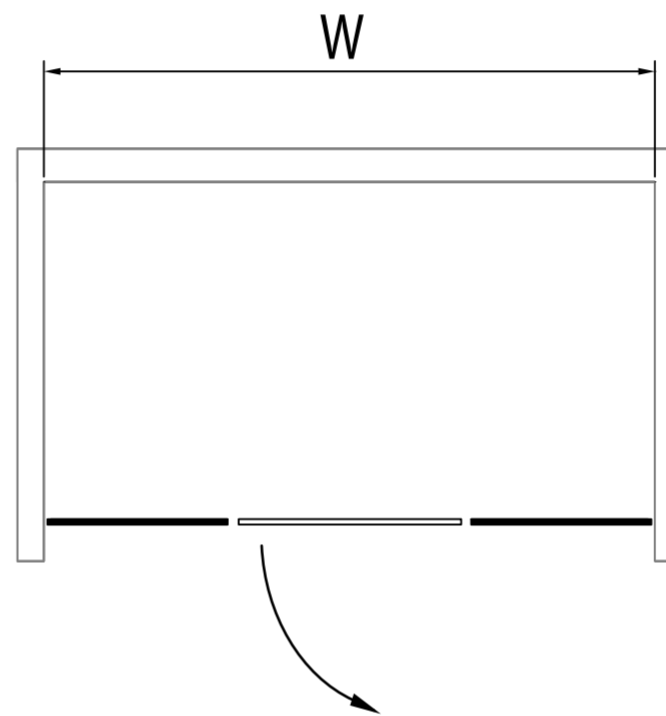

ANZZI SHOWER DOORS

SD-AZ30CH-R/L

GROVE SET