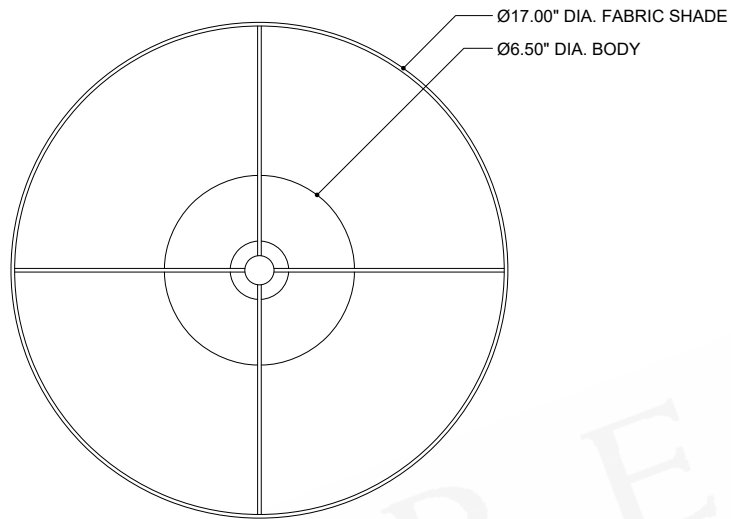

ITEM: 6000-0991

Overall Dimensions

Height: 28.5"

Diameter: 17"

TOP VIEW

FRONT VIEW