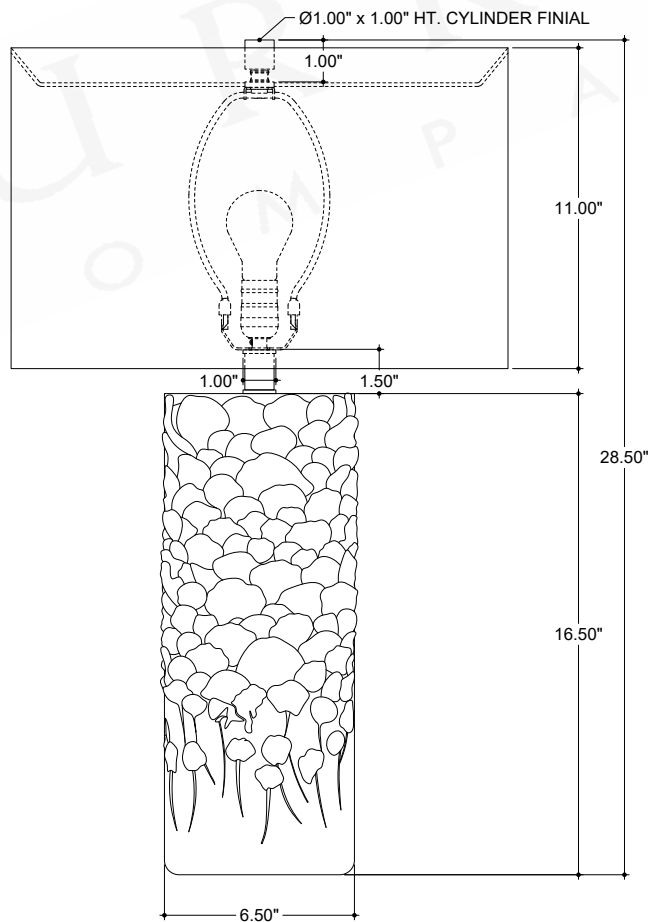

ITEM: 6000-0991

Overall Dimensions

Height: 28.5"

Diameter: 17"

TOP VIEW

FRONT VIEW