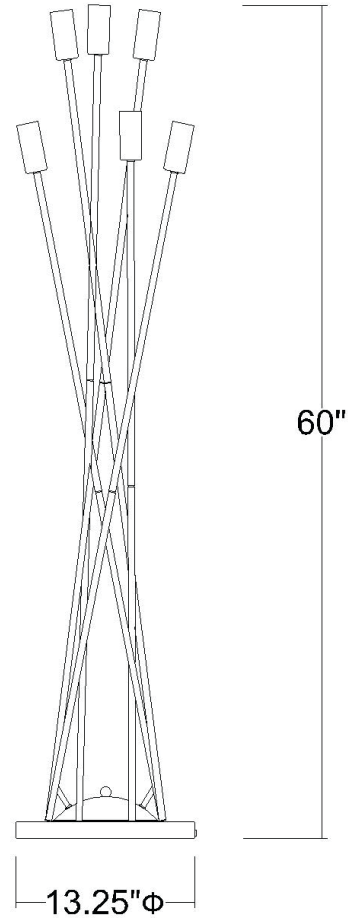

TF70024AB PERRET 6-LIGHT FLOOR LAMP

Description: Perret 6-Light Floor Lamp

Finish: Aged Brass

Dimensions: 13-1/4" Dia. x 60" H

Bulbs: 6-60W Med.

Installed Weight: 16.35 lbs.

Certification: cUL

Material: Steel

Shade: NA

Shade Dimensions: NA

Glass: NA

Cord: 8' clear plug-in

Switch: Inline dimmable foot

**dimensions do not include bulbs*