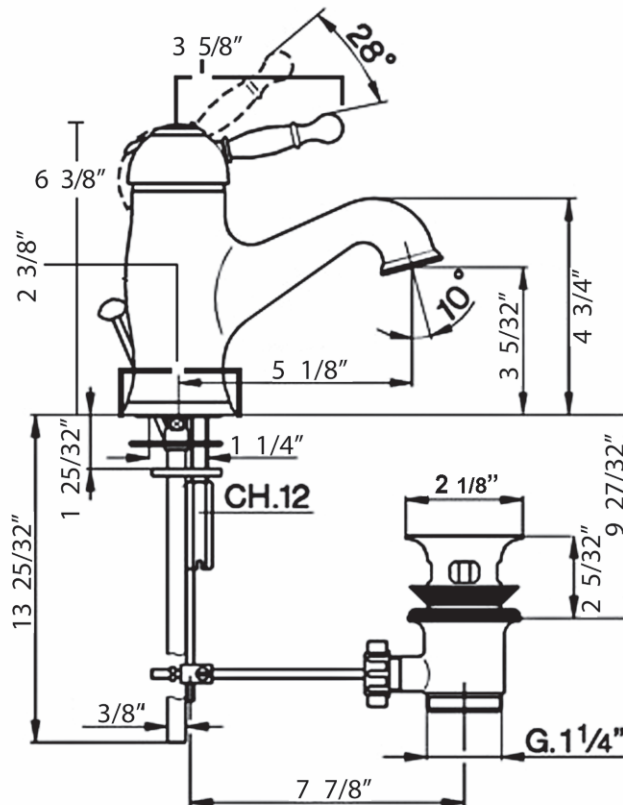

WARRANTY

- Limited Lifetime
- No warranty on Tuscan Brass
- 5-year warranty on Italian Brass

OP Lever Option

LM Lever Option

Consult your local ROHL showroom for additional information and specifications. For complete warranty details and a list of showrooms, go to www.rohlhome.com.