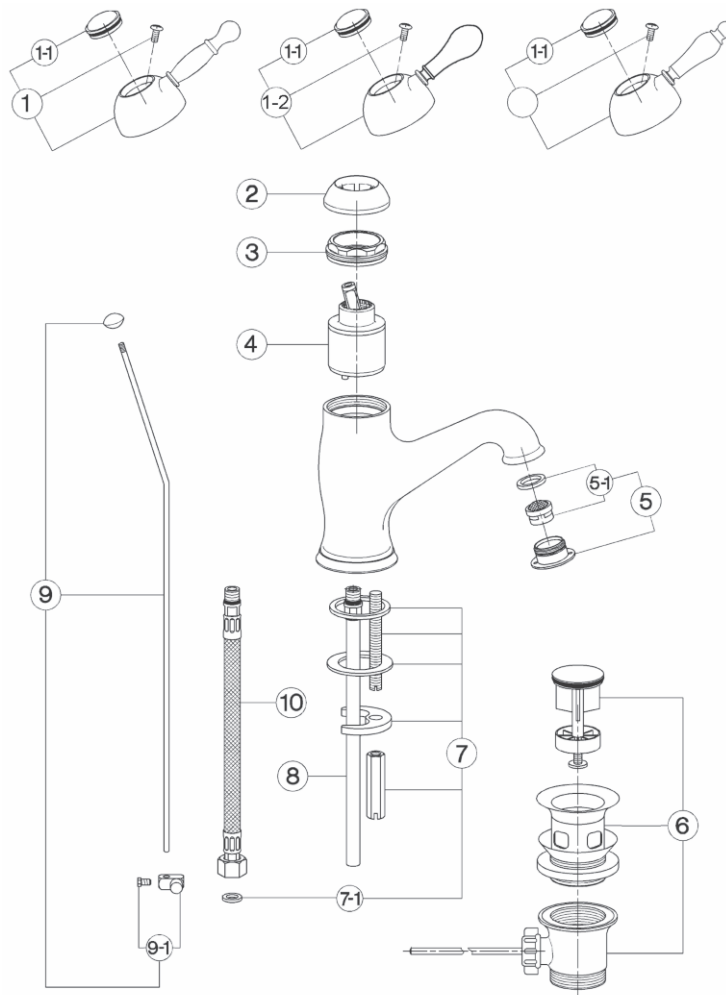

FEATURES

- 1/4-turn ceramic disc control cartridge
- 1 3/8" hole cutout
- Fixed spout
- 1.2 GPM
- Brass construction

FINISHES

- Polished Chrome
- Polished Nickel
- Italian Brass
- Satin Nickel
- Tuscan Brass

AY51-2 Spare Parts

Pos.	Code	Pos.	Code
1	ZZ951650	6	ZA007550
1-1	ZZ938630	7	ZZ928510
1-2	ZZ951270	7-1	ZZ500970
2	ZZ927180	8	ZZ930810
3	ZZ926030	9	ZZ920440
4	ZZ929090	9-1	C7330
5	ZZ909220	10	ZZ928420
5-1	ZZ503240		