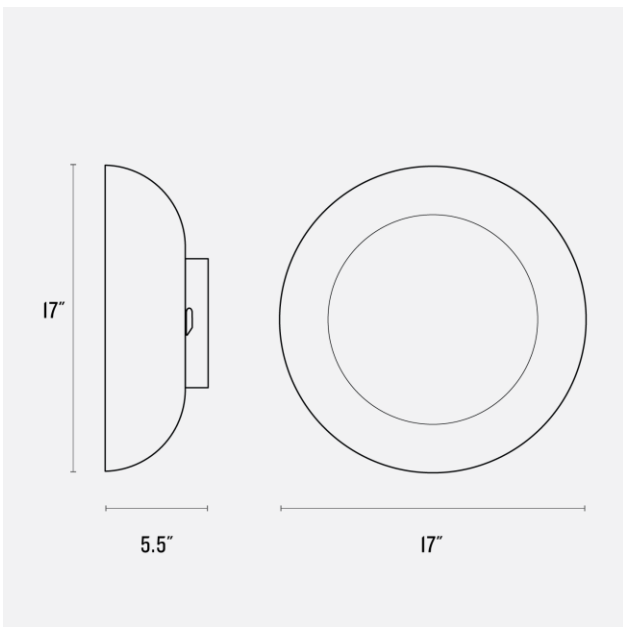

SCHOOLHOUSE

Ray 17" Sconce

Application: Wall Sconce

Product Origin: Processed and assembled in Portland, Oregon using ethically-sourced domestic and global components.

UL Listed: Yes

Max Wattage: 3 Sockets - 40 W each

Location Rating: Damp

Dimensions:

Diameter: 17"

Projection: 5.5"

Canopy Width: 7.25"

Materials: Brass or Steel (Colors), Glass

Details: Includes 3 40W equivalent G16 frosted LED bulbs (5W, 120V, 2700K, 300 lm, CRI 95)

One year guarantee

Dune
(DU)

Pool Blue
(PL)

White
(WT)

Black
(BK)

Natural Brass
(NB)

Paprika
(RD)