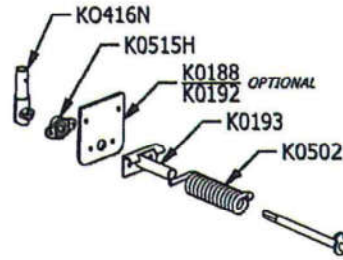

### CROSSOVER

- 96"
- 102"

## TREAD ROLLER BOX MANUAL ASSEMBLY

- 96"
- 102"

## SPRING AND SHAFT ASSEMBLY

COLD ROLL LENGTH  
14.5" - K0522C