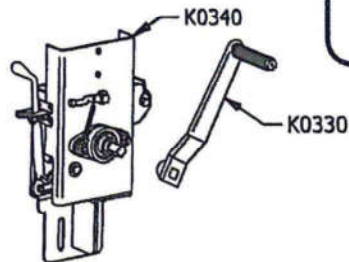

CHAIN AND GEARBOX ASSEMBLY

OPTIONS			
DROP PLATES FOR UNDER THE RAIL SPRING ASSEMBLY ☐ K0188S - ALUMINIUM SET ☐ K0192S - STEEL SET		FIVE PIECE CROSSOVER ☐ K0424	
WIRELESS REMOTE ☐ MPW1000	MANUAL BACKUP ☐ K0163	LADDER ☐ K02010	BENT ARMS:

PART #	KIT DESCRIPTION	PRICE	PART #	KIT DESCRIPTION	PRICE
K614TM	21' TO 24' TRAILER MANUAL 96"		K616TM	25' TO 28' TRAILER MANUAL 96"	
K614TE	21' TO 24' TRAILER ELECTRIC 96"		K616TE	25' TO 28' TRAILER ELECTRIC 96"	
K014TM	21' TO 24' TRAILER MANUAL 102"		K016TM	25' TO 28' TRAILER MANUAL 102"	
K014TE	21' TO 24' TRAILER ELECTRIC 102"		K016TE	25' TO 28' TRAILER ELECTRIC 102"