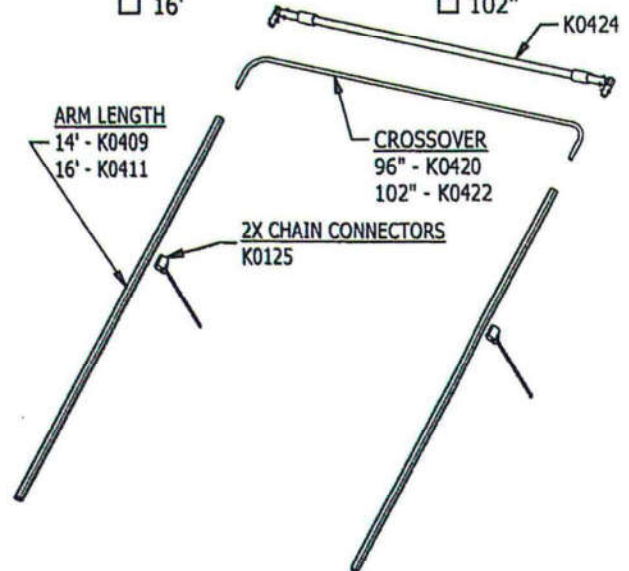

CROSSOVER

- ☐ 96"
- ☐ 102"