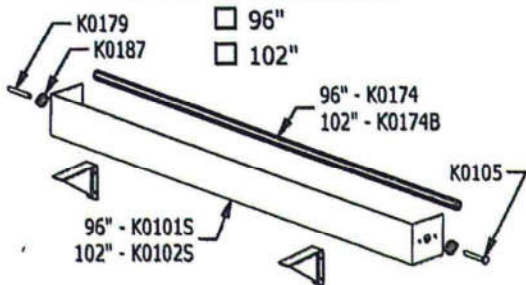

## SMOOTH ROLLER BOX ELECTRIC ASSEMBLY

- 96"
- 102"

### ARM

- 14'
- 16'

### CROSSOVER

- 96"
- 102"

## TREAD ROLLER BOX MANUAL ASSEMBLY

- 96"
- 102"