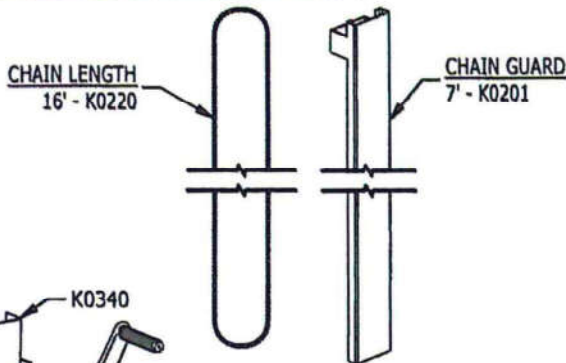

CHAIN AND GEARBOX ASSEMBLY

OPTIONS			
DROP PLATES FOR UNDER THE RAIL SPRING ASSEMBLY ☐ K0188S - ALUMINIUM SET ☐ K0192S - STEEL SET		FIVE PIECE CROSSOVER ☐ K0424	
WIRELESS REMOTE ☐ MPW1000	MANUAL BACKUP ☐ K0163	LADDER ☐ K02010	BENT ARMS:

PART #	KIT DESCRIPTION	PRICE	PART #	KIT DESCRIPTION	PRICE
K614TM	21' TO 24' TRAILER MANUAL 96"		K616TM	25' TO 28' TRAILER MANUAL 96"	
K614TE	21' TO 24' TRAILER ELECTRIC 96"		K616TE	25' TO 28' TRAILER ELECTRIC 96"	
K014TM	21' TO 24' TRAILER MANUAL 102"		K016TM	25' TO 28' TRAILER MANUAL 102"	
K014TE	21' TO 24' TRAILER ELECTRIC 102"		K016TE	25' TO 28' TRAILER ELECTRIC 102"