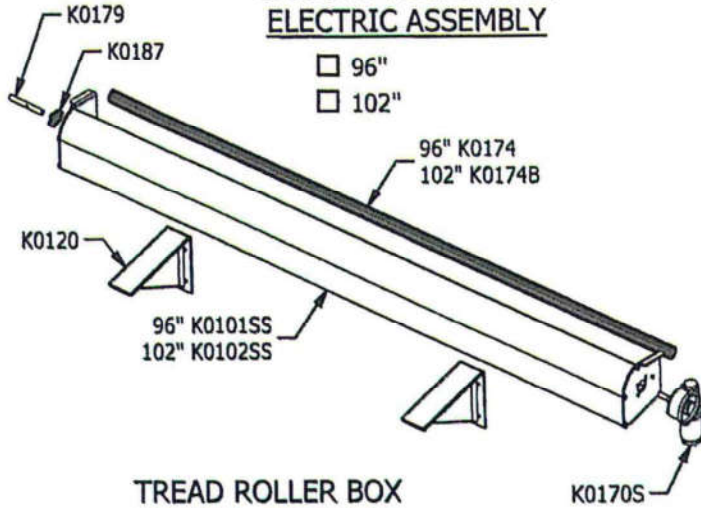

# FLIP TARP ASSEMBLY FOR FRONT MOUNT TRAILERS UNDER 29' MANUAL & ELECTRIC

## SMOOTH ROLLER BOX ELECTRIC ASSEMBLY

- 96"
- 102"

### ARM

- 14'
- 16'

## TREAD ROLLER BOX MANUAL ASSEMBLY

- 96"
- 102"