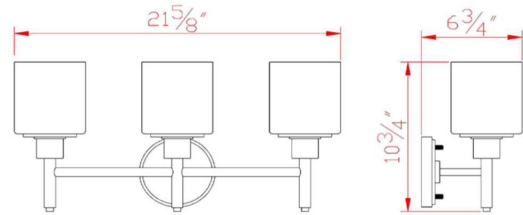

Aubrey 3-Light Vanity Light
Satin Nickel

SPECIFICATIONS

MOUNTING:	Wall Mount	LED BRIGHTNESS (LUMENS):	N/A
SLOPED CEILING ADAPTABLE:	No	LED COLOR CORRELATED TEMPERATURE (CCT):	N/A
LAMP TYPE 1:	Maximum 60W Medium Base Bulb	LED COLOR RENDERING INDEX (CRI):	N/A
BULB INCLUDED:	No	LED EFFICACY:	N/A
WATTS PER BULB:	60W	LED AVERAGE RATED LIFE:	N/A
TOTAL WATTAGE:	180W	ENERGY EFFICIENT:	No
DIMMABLE:	Yes	LIGHTING AMPS:	N/A
MATERIAL CONSTRUCTION:	Steel	VOLTAGE:	120V
ASSEMBLED DIMENSIONS:	10.75" H x 21.6" L x 6.75" D		
WEIGHT:	5.63 lbs.		
BACKPLATE DIMENSIONS:	5" H x 5" W		
CANOPY/PLATE DIMENSIONS:	N/A		
GLASS/SHADE DIMENSIONS:	5.3" H x 4.75" L x 4.75" D		
GLASS/SHADE MATERIAL:	Glass		
GLASS/SHADE TYPE:	Frosted		
GLASS/SHADE COLOR:	White		