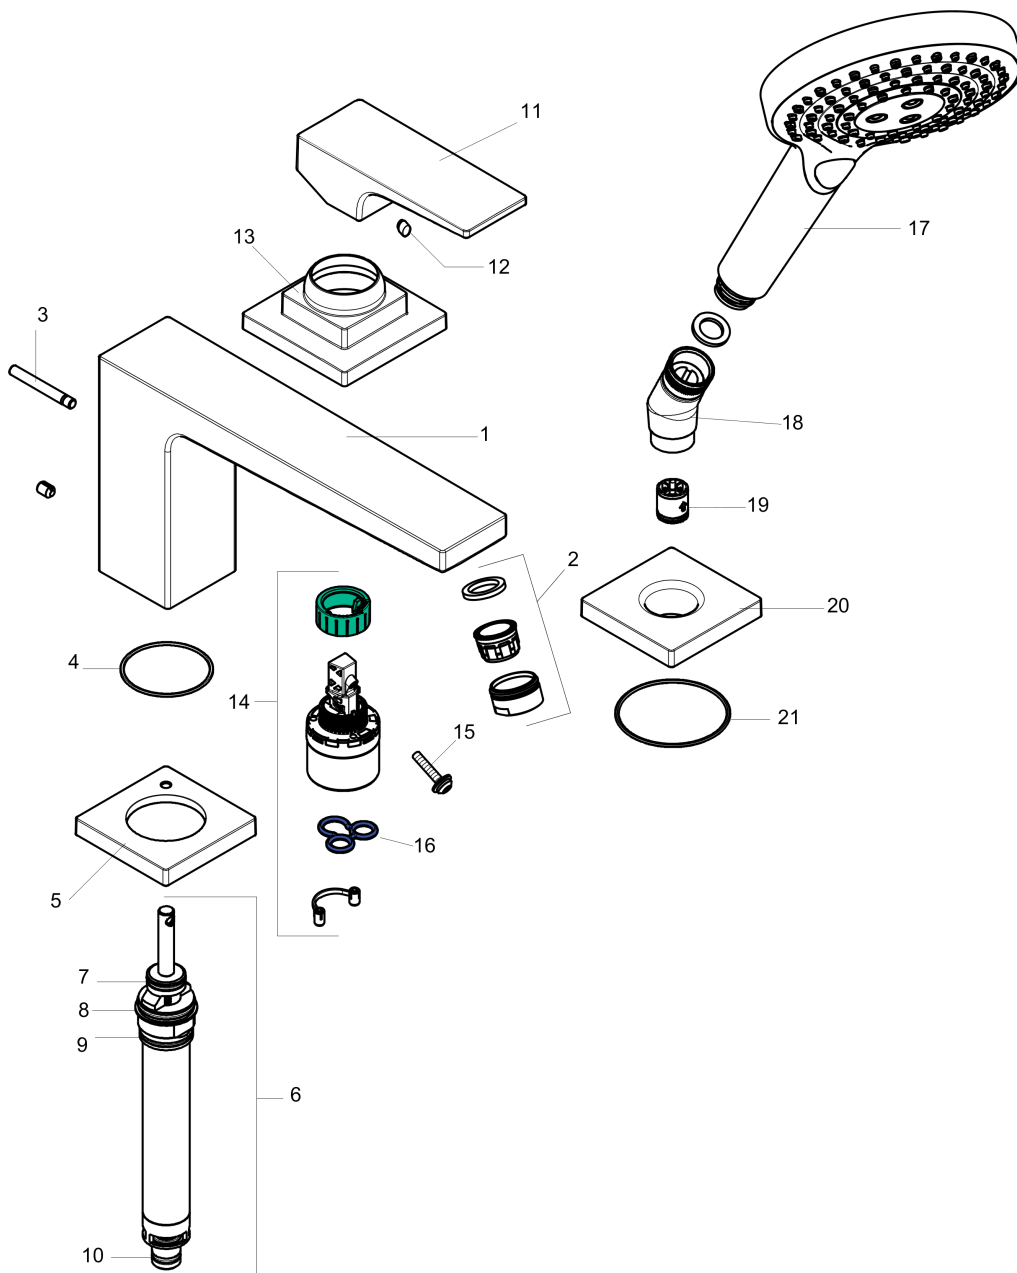

Metropol
3-Hole Roman Tub Set Trim with Lever Handle and 1.75 GPM Handshower
 Finishes : **chrome** Part no. : **32556001**

Description

Features

- Flow: 5.81 GPM (22 L/Min)
- Ceramic cartridge
- Integrated double backflow prevention

Item details

List Price \$ 747.00

Technology

Compliance

Product image

Scale drawing

Metropol
3-Hole Roman Tub Set Trim with Lever Handle and 1.75 GPM Handshower
 Finishes : **chrome** Part no. : **32556001**

Exploded drawing

Year of production: >07/18

Metropol**3-Hole Roman Tub Set Trim with Lever Handle and 1.75 GPM Handshower**Finishes : **chrome** Part no. : **32556001****Spare parts list**

Year of production: >07/18

Pos.	Description	Part no.	Price	PU
1	spout cpl.	93151000	-	1
2	aerator M24x1 (30 l/min)	96512000	-	1
3	diverter knob	98707000	-	1
4	O-ring 41x1,5	98168000	-	1
5	escutcheon for spout	93152000	-	1
6	selector assy	96775000	-	1
7	O-Ring 14x2,5	98189000	-	1
8	O-Ring 23x2,5	98183000	-	1
9	O-Ring 22x2	98185000	-	1
10	O-ring 9x2,5	98217000	-	1
11	handle	93075000	-	1
12	screw cover	96338000	-	1
13	escutcheon	93138000	-	1
14	cartridge, assy	92730000	-	1
15	locking screw for handle	95140000	-	1
16	seal	95008000	-	1
17	handshower	26036001	-	1
18	shower holder	28071000	-	1
19	set of non return valves DW 15	94074000	-	1
20	escutcheon for shower holder	93153000	-	1
21	O-ring 56x2	98468000	-	1