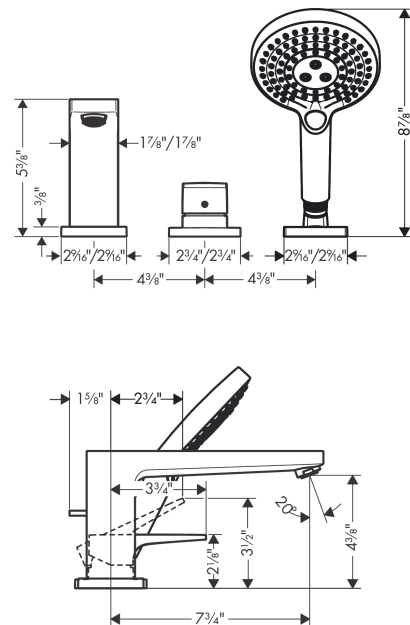

Metropol
3-Hole Roman Tub Set Trim with Lever Handle and 1.75 GPM Handshower
 Finishes : **chrome** Part no. : **32556001**

Description

Features

- Flow: 5.81 GPM (22 L/Min)
- Ceramic cartridge
- Integrated double backflow prevention

Item details

List Price \$ 747.00

Technology

Compliance

Product image

Scale drawing

Metropol
3-Hole Roman Tub Set Trim with Lever Handle and 1.75 GPM Handshower
 Finishes : **chrome** Part no. : **32556001**

Exploded drawing

Year of production: >07/18

Metropol**3-Hole Roman Tub Set Trim with Lever Handle and 1.75 GPM Handshower**Finishes : **chrome** Part no. : **32556001****Spare parts list**

Year of production: >07/18

Pos.	Description	Part no.	Price	PU
1	spout cpl.	93151000	-	1
2	aerator M24x1 (30 l/min)	96512000	-	1
3	diverter knob	98707000	-	1
4	O-ring 41x1,5	98168000	-	1
5	escutcheon for spout	93152000	-	1
6	selector assy	96775000	-	1
7	O-Ring 14x2,5	98189000	-	1
8	O-Ring 23x2,5	98183000	-	1
9	O-Ring 22x2	98185000	-	1
10	O-ring 9x2,5	98217000	-	1
11	handle	93075000	-	1
12	screw cover	96338000	-	1
13	escutcheon	93138000	-	1
14	cartridge, assy	92730000	-	1
15	locking screw for handle	95140000	-	1
16	seal	95008000	-	1
17	handshower	26036001	-	1
18	shower holder	28071000	-	1
19	set of non return valves DW 15	94074000	-	1
20	escutcheon for shower holder	93153000	-	1
21	O-ring 56x2	98468000	-	1