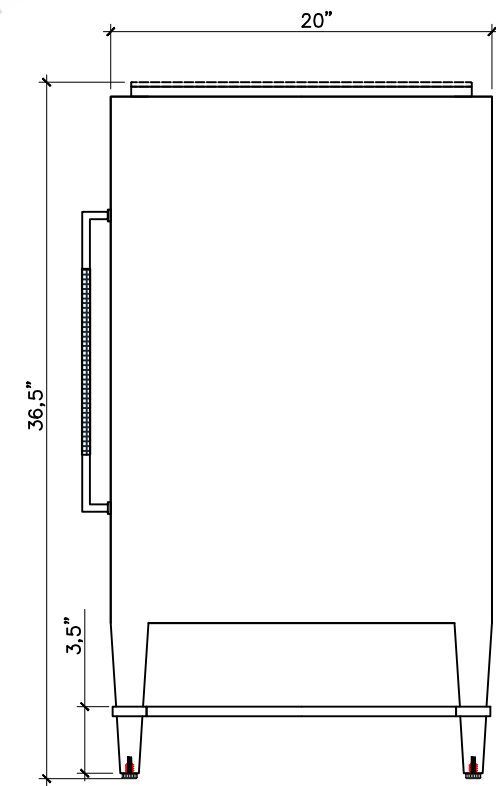

TOP VIEW

FRONT VIEW

SIDE VIEW

3000-0250

ALL WORK © 2019 CURREY & COMPANY