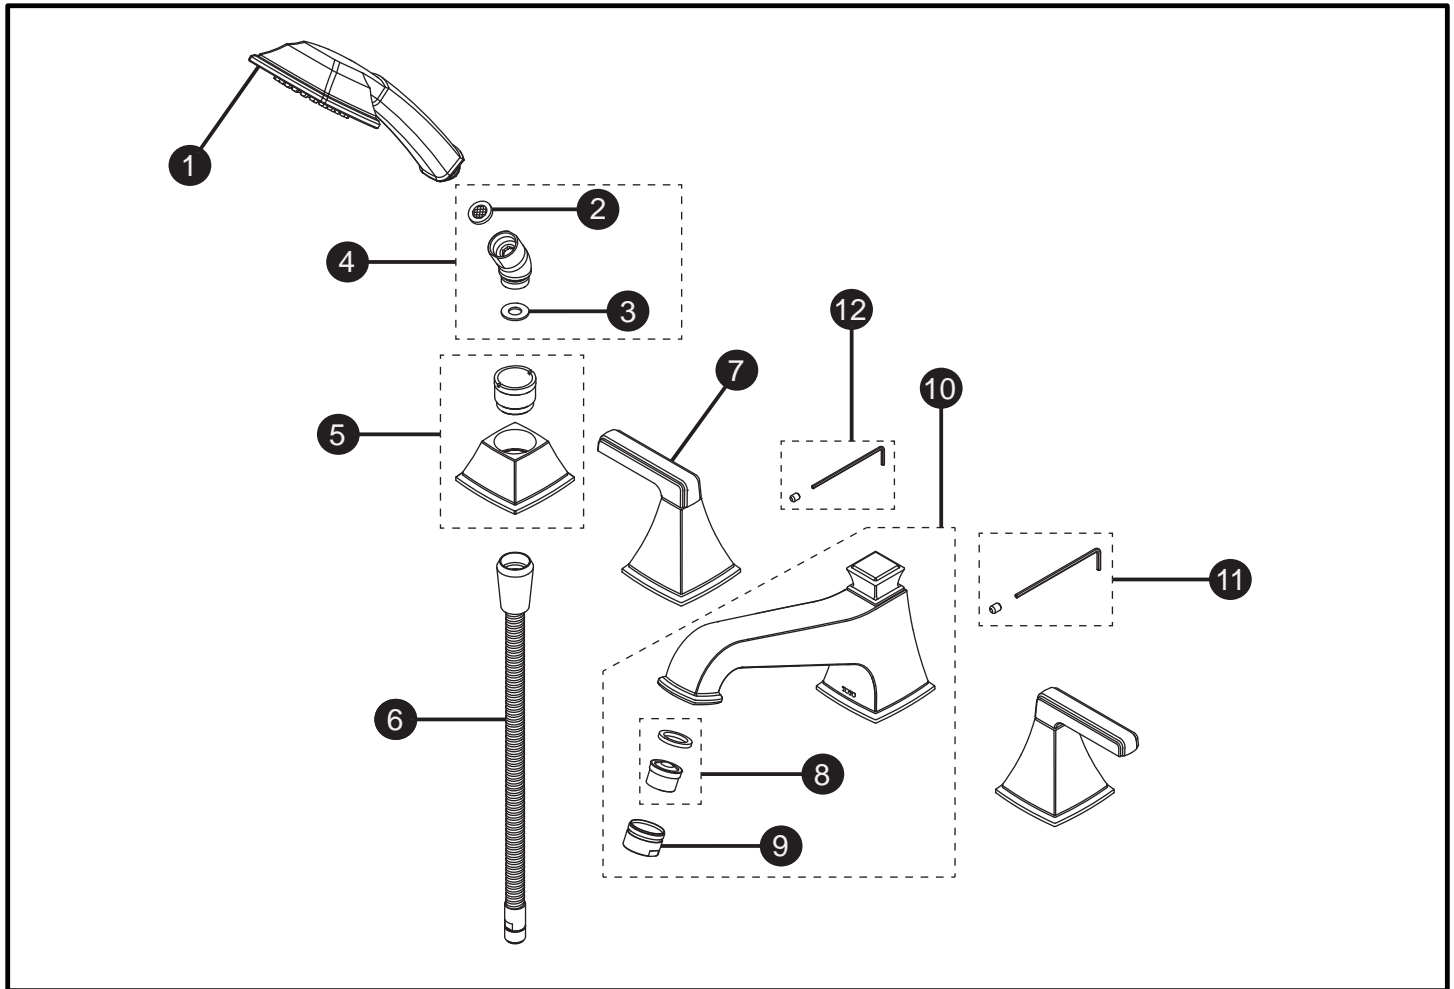

Connelly™
Four-Hole Roman Tub Trim

| Item | Part | Description |
|------|--------------|---------------------------------------|
| 1* | THP4937#\$\$ | Handshower |
| 2 | THP4808 | Gasket / Filter (Qty: 2) |
| 3 | THP4935 | Gasket (Qty: 2) |
| 4* | THP4886#\$\$ | Elbow |
| 5* | THP4938#\$\$ | Handshower Mount |
| 6* | THP4934#\$\$ | Handshower Hose |
| 7* | THP4936#\$\$ | Handle Assembly |
| 8 | THP4811 | Flow Insert and Gasket |
| 9* | THP4919#\$\$ | Housing |
| 10* | THP4939#\$\$ | Spout with Diverter Assembly |
| 11 | THP4882 | Set Screw and Hex Wrench (for spout) |
| 12 | THP4949 | Set Screw and Hex Wrench (for handle) |

| LEGEND |
|-----------------------|
| \$\$ = Denotes Finish |
| #CP = Polished Chrome |
| #BN = Brushed Nickel |
| #PN = Polished Nickel |

* Please specify finish when ordering