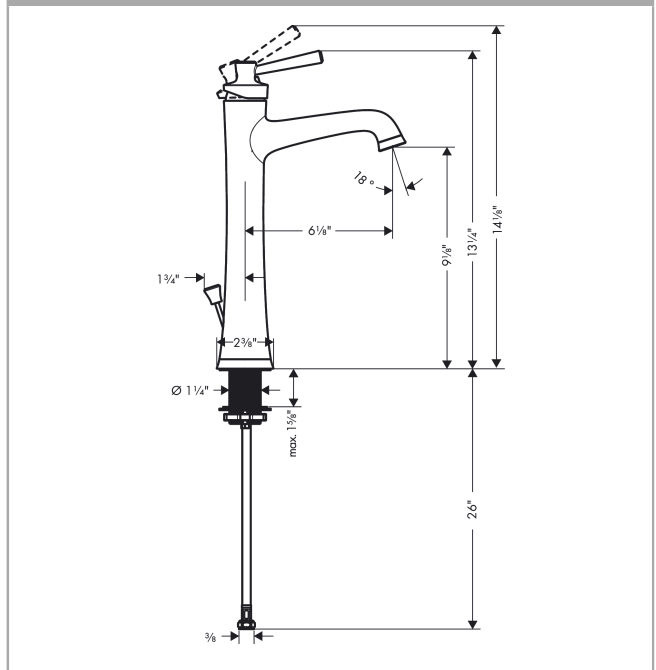

Joleena
Single-Hole Faucet 230 with Pop-Up Drain, 1.2 GPM
 Finishes : **brushed nickel** Part no. : **04772820**

Description

Features

- Aerated spray
- Flow: 1.2 GPM (4.5 L/Min)
- Ceramic cartridge
- Includes pop-up drain

Item details

List Price \$ 467.00

Technology

Compliance

Product image

Scale drawing

Joleena
Single-Hole Faucet 230 with Pop-Up Drain, 1.2 GPM
 Finishes : **brushed nickel** Part no. : **04772820**

Exploded drawing

Year of production: >01/20

Joleena
Single-Hole Faucet 230 with Pop-Up Drain, 1.2 GPM
 Finishes : **brushed nickel** Part no. : **04772820**

Spare parts list

Year of production: >01/20

Pos.	Description	Part no.	Price	PU
1	handle	93534820	-	1
2	cartridge, assy	93268000	-	1
3	aerator M24x1 (4,5 l/min)	93531821	-	1
4	escutcheon	93530820	-	1
5	fixing set	93263000	-	1
6	connection hose 900 mm	93533001	-	1
7	pull rod	93529820	-	1
a	pop up waste	88509820	-	1
b	flange	93273820	-	1