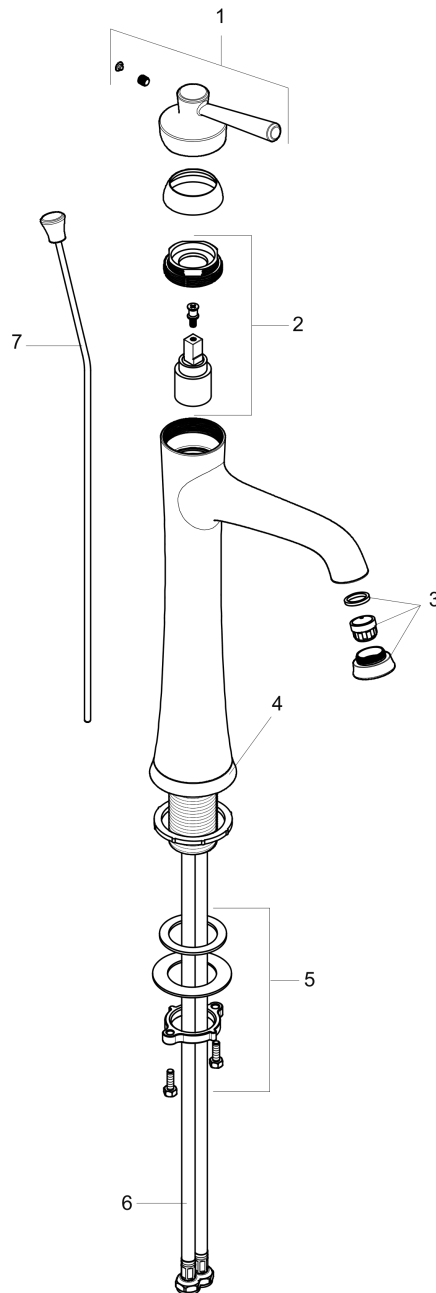

Joleena
Single-Hole Faucet 230 with Pop-Up Drain, 1.2 GPM
 Finishes : **brushed nickel** Part no. : **04772820**

Description

Features

- Aerated spray
- Flow: 1.2 GPM (4.5 L/Min)
- Ceramic cartridge
- Includes pop-up drain

Item details

List Price \$ 467.00

Technology

Compliance

Product image

Scale drawing

Joleena
Single-Hole Faucet 230 with Pop-Up Drain, 1.2 GPM
 Finishes : **brushed nickel** Part no. : **04772820**

Exploded drawing

Year of production: >01/20

Joleena
Single-Hole Faucet 230 with Pop-Up Drain, 1.2 GPM
 Finishes : **brushed nickel** Part no. : **04772820**

Spare parts list

Year of production: >01/20

Pos.	Description	Part no.	Price	PU
1	handle	93534820	-	1
2	cartridge, assy	93268000	-	1
3	aerator M24x1 (4,5 l/min)	93531821	-	1
4	escutcheon	93530820	-	1
5	fixing set	93263000	-	1
6	connection hose 900 mm	93533001	-	1
7	pull rod	93529820	-	1
a	pop up waste	88509820	-	1
b	flange	93273820	-	1