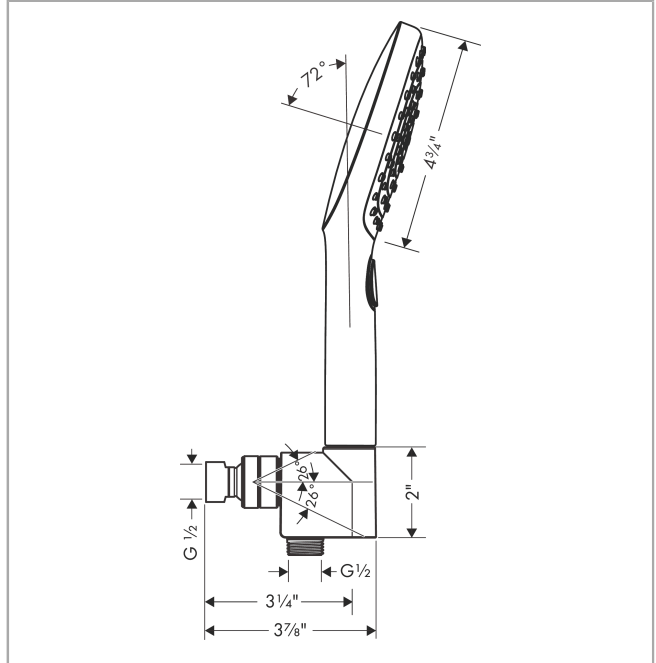

Raindance Select E
Handshower Set 120 3-Jet, 2.5 GPM
 Finishes : **chrome** Part no. : **04541000**

Description

Features

- Consists of: Handshower, Handshower holder, Handshower hose
- Spray modes: Rain, RainAir, Whirl
- Select button for comfortable alternation of spray modes
- Flow: 2.5 GPM (9.5 L/Min)
- 26° adjustment

Item details

List Price \$ 231.00

Technology

Compliance

Product image

Scale drawing

Raindance Select E
Handshower Set 120 3-Jet, 2.5 GPM
 Finishes : **chrome** Part no. : **04541000**

Exploded drawing

Year of production: >11/18

Raindance Select E
Handshower Set 120 3-Jet, 2.5 GPM
 Finishes : **chrome** Part no. : **04541000**

Spare parts list

Year of production: >11/18

Pos.	Description	Part no.	Price	PU
1	support	04580000	-	1
2	filter packing	88649000	-	1
3	nut	97958000	-	1
4	lever collar	97536000	-	1
5	seal	97606000	-	1
6	ball joint	97331000	-	1
7	set of non return valves DW 15	94074000	-	1
8	seal	98058000	-	1
9	shower hose 1,60 m	28276003	-	1
10	filter packing	94246000	-	1
11	handshower	26521001	-	1