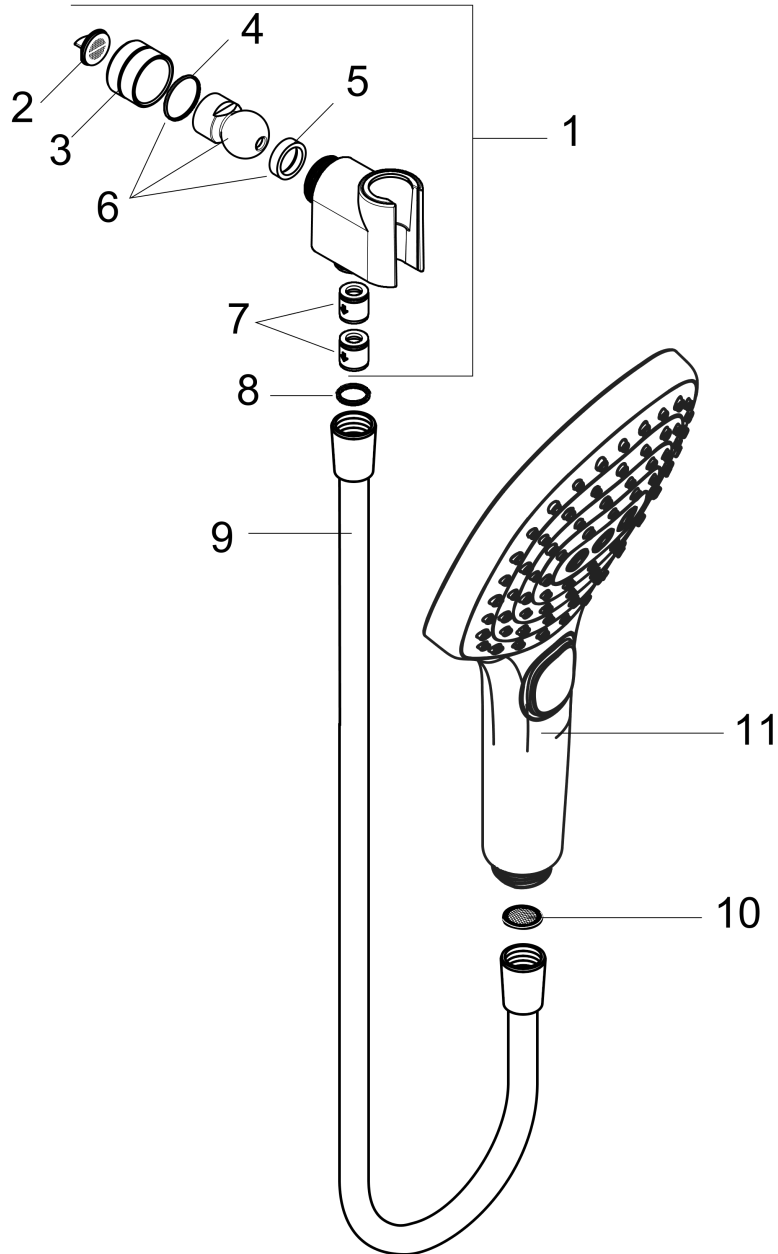

Raindance Select E
Handshower Set 120 3-Jet, 2.5 GPM
 Finishes : **chrome** Part no. : **04541000**

Description

Features

- Consists of: Handshower, Handshower holder, Handshower hose
- Spray modes: Rain, RainAir, Whirl
- Select button for comfortable alternation of spray modes
- Flow: 2.5 GPM (9.5 L/Min)
- 26° adjustment

Item details

List Price \$ 231.00

Technology

Compliance

Product image

Scale drawing

Raindance Select E
Handshower Set 120 3-Jet, 2.5 GPM
 Finishes : **chrome** Part no. : **04541000**

Exploded drawing

Year of production: >11/18

Raindance Select E
Handshower Set 120 3-Jet, 2.5 GPM
 Finishes : **chrome** Part no. : **04541000**

Spare parts list

Year of production: >11/18

Pos.	Description	Part no.	Price	PU
1	support	04580000	-	1
2	filter packing	88649000	-	1
3	nut	97958000	-	1
4	lever collar	97536000	-	1
5	seal	97606000	-	1
6	ball joint	97331000	-	1
7	set of non return valves DW 15	94074000	-	1
8	seal	98058000	-	1
9	shower hose 1,60 m	28276003	-	1
10	filter packing	94246000	-	1
11	handshower	26521001	-	1