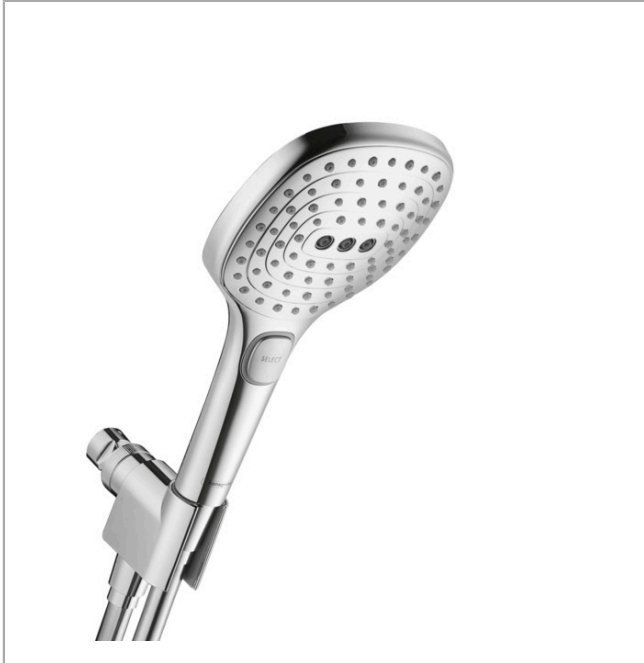

Raindance Select E
Handshower Set 120 3-Jet, 2.5 GPM
 Finishes : **chrome** Part no. : **04541000**

Description

Features

- Consists of: Handshower, Handshower holder, Handshower hose
- Spray modes: Rain, RainAir, Whirl
- Select button for comfortable alternation of spray modes
- Flow: 2.5 GPM (9.5 L/Min)
- 26° adjustment

Item details

List Price \$ 231.00

Technology

Compliance

Product image

Scale drawing

Raindance Select E
Handshower Set 120 3-Jet, 2.5 GPM
 Finishes : **chrome** Part no. : **04541000**

Exploded drawing

Year of production: >11/18

Raindance Select E
Handshower Set 120 3-Jet, 2.5 GPM
 Finishes : **chrome** Part no. : **04541000**

Spare parts list

Year of production: >11/18

Pos.	Description	Part no.	Price	PU
1	support	04580000	-	1
2	filter packing	88649000	-	1
3	nut	97958000	-	1
4	lever collar	97536000	-	1
5	seal	97606000	-	1
6	ball joint	97331000	-	1
7	set of non return valves DW 15	94074000	-	1
8	seal	98058000	-	1
9	shower hose 1,60 m	28276003	-	1
10	filter packing	94246000	-	1
11	handshower	26521001	-	1