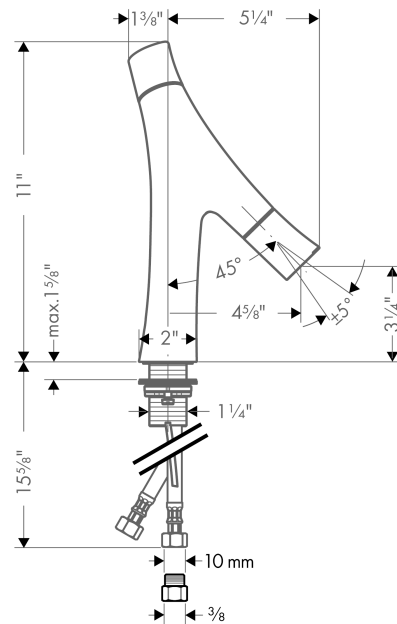

### Features

- Shower spray pattern
- Flow: 0.9 GPM (3.4 L/Min)
- Flow boost setting: 1.2 GPM (4.5 L/Min)
- Ceramic cartridge for volume control
- Ceramic cartridge for temperature control
- Separate controls for temperature and volume
- Does not include: Pop-up assembly

## Scale drawing

**AXOR Starck Organic**  
**2-Handle Faucet 80, 1.2 GPM**  
Finishes : **chrome** Part no. : **12011001**

## Exploded drawing

Year of production: >07/16

**AXOR Starck Organic**  
**2-Handle Faucet 80, 1.2 GPM**  
 Finishes : **chrome**    Part no. : **12011001**

## Spare parts list

Year of production: >07/16

Pos.	Description	Part no.	PC	PU
1	handle	98296000	0	1
2	handle fixing set	98932000	0	1
3	color-ring cold / hot water	98304000	0	1
4	cartridge, assy	98303000	0	1
5	O-ring 11x1,5	98385000	0	1
6	shut off cartridge	98301000	0	1
7	spout cpl.	98297000	0	1
8	spray former	98299000	0	1
9	flow limiter (4 l/min)	92491000	0	1
10	special tool	95158000	0	1
11	fixing set (Ø 32)	13961000	0	1
12	flat seal	98749000	0	1
13	connection hose 600 mm M8x0,75 G3/8	95664000	0	1
14	non return valve DW 10	96456000	0	1
15	filter packing	95291000	0	1
16	adapter for connection hose	88802000	0	1
a	pop up waste	88509000	0	1