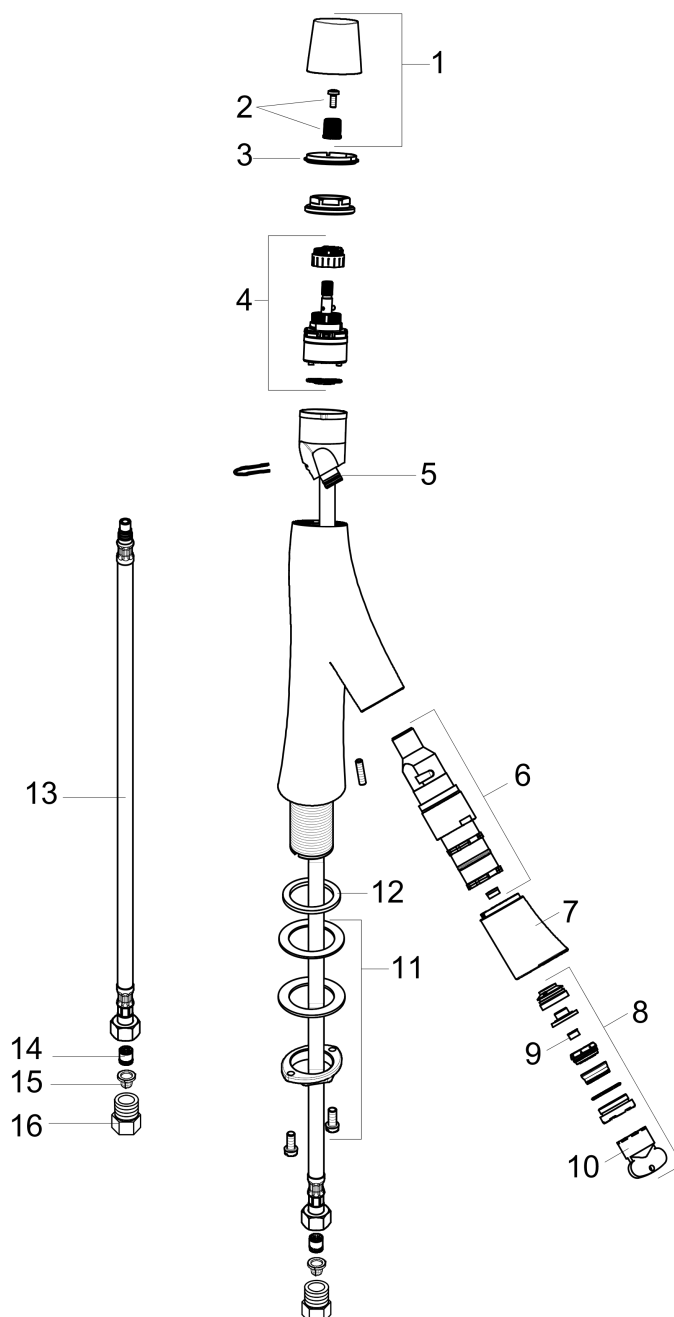

### Features

- Shower spray pattern
- Flow: 0.9 GPM (3.4 L/Min)
- Flow boost setting: 1.2 GPM (4.5 L/Min)
- Ceramic cartridge for volume control
- Ceramic cartridge for temperature control
- Separate controls for temperature and volume
- Does not include: Pop-up assembly

## Scale drawing

**AXOR Starck Organic**  
**2-Handle Faucet 80, 1.2 GPM**  
Finishes : **chrome** Part no. : **12011001**

## Exploded drawing

Year of production: >07/16

**AXOR Starck Organic**  
**2-Handle Faucet 80, 1.2 GPM**  
 Finishes : **chrome**    Part no. : **12011001**

## Spare parts list

Year of production: >07/16

Pos.	Description	Part no.	PC	PU
1	handle	98296000	0	1
2	handle fixing set	98932000	0	1
3	color-ring cold / hot water	98304000	0	1
4	cartridge, assy	98303000	0	1
5	O-ring 11x1,5	98385000	0	1
6	shut off cartridge	98301000	0	1
7	spout cpl.	98297000	0	1
8	spray former	98299000	0	1
9	flow limiter (4 l/min)	92491000	0	1
10	special tool	95158000	0	1
11	fixing set (Ø 32)	13961000	0	1
12	flat seal	98749000	0	1
13	connection hose 600 mm M8x0,75 G3/8	95664000	0	1
14	non return valve DW 10	96456000	0	1
15	filter packing	95291000	0	1
16	adapter for connection hose	88802000	0	1
a	pop up waste	88509000	0	1