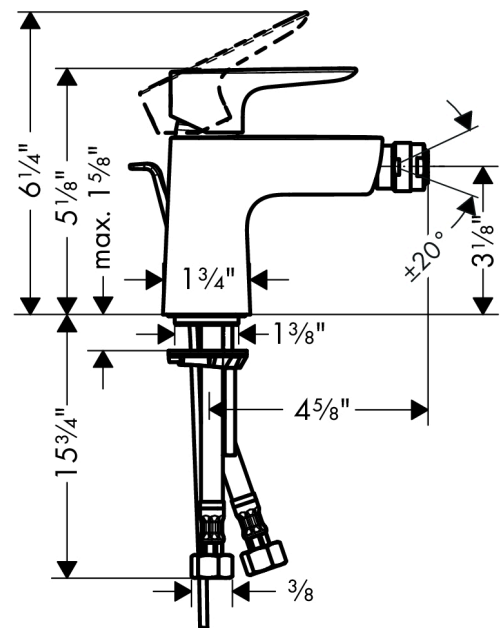

Talis E
Single-Hole Bidet Faucet
 Finishes : **chrome** Part no. : **71720001**

Description

Features

- Pivoting aerator
- Ceramic cartridge
- Includes pop-up drain

Item details

List Price \$ 208.00

Compliance

Product image

Scale drawing

Talis E
Single-Hole Bidet Faucet
 Finishes : **chrome** Part no. : **71720001**

Exploded drawing

Year of production: >10/16

Talis E
Single-Hole Bidet Faucet
 Finishes : **chrome** Part no. : **71720001**

Spare parts list

Year of production: >10/16

Pos.	Description	Part no.	Price	PU
1	handle	92687000	-	1
2	screw cover	95704000	-	1
3	flange	92625000	-	1
4	nut	92689000	-	1
5	O-ring 25x1,5	98146000	-	1
6	O-ring 27x1,5	92527000	-	1
7	cartridge, assy	97685000	-	1
8	seal	98865000	-	1
9	adapter for cartridge	98866000	-	1
10	O-ring 23x2	98398000	-	1
11	ball joint	96050000	-	1
12	aerator M24x1 (5 l/min)	95379000	-	1
13	seal Ø 42	98722000	-	1
14	fixing set	96016000	-	1
15	connection hose 18½" M8x0,75 3/8"	96321001	-	1
16	O-ring 7x1,5	98422000	-	1
17	pull rod	96657000	-	1
a	pop up waste	88509000	-	1