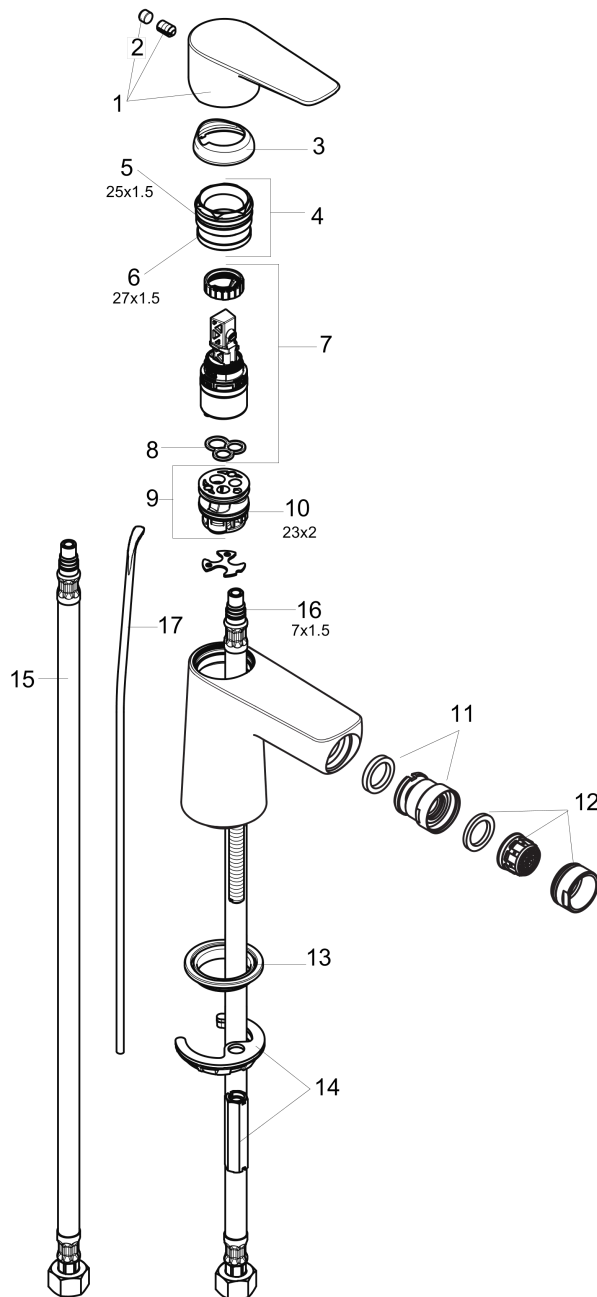

Talis E
Single-Hole Bidet Faucet
 Finishes : **chrome** Part no. : **71720001**

Description

Features

- Pivoting aerator
- Ceramic cartridge
- Includes pop-up drain

Item details

List Price \$ 208.00

Compliance

Product image

Scale drawing

Talis E
Single-Hole Bidet Faucet
 Finishes : **chrome** Part no. : **71720001**

Exploded drawing

Year of production: >10/16

Talis E
Single-Hole Bidet Faucet
 Finishes : **chrome** Part no. : **71720001**

Spare parts list

Year of production: >10/16

Pos.	Description	Part no.	Price	PU
1	handle	92687000	-	1
2	screw cover	95704000	-	1
3	flange	92625000	-	1
4	nut	92689000	-	1
5	O-ring 25x1,5	98146000	-	1
6	O-ring 27x1,5	92527000	-	1
7	cartridge, assy	97685000	-	1
8	seal	98865000	-	1
9	adapter for cartridge	98866000	-	1
10	O-ring 23x2	98398000	-	1
11	ball joint	96050000	-	1
12	aerator M24x1 (5 l/min)	95379000	-	1
13	seal Ø 42	98722000	-	1
14	fixing set	96016000	-	1
15	connection hose 18½" M8x0,75 3/8"	96321001	-	1
16	O-ring 7x1,5	98422000	-	1
17	pull rod	96657000	-	1
a	pop up waste	88509000	-	1