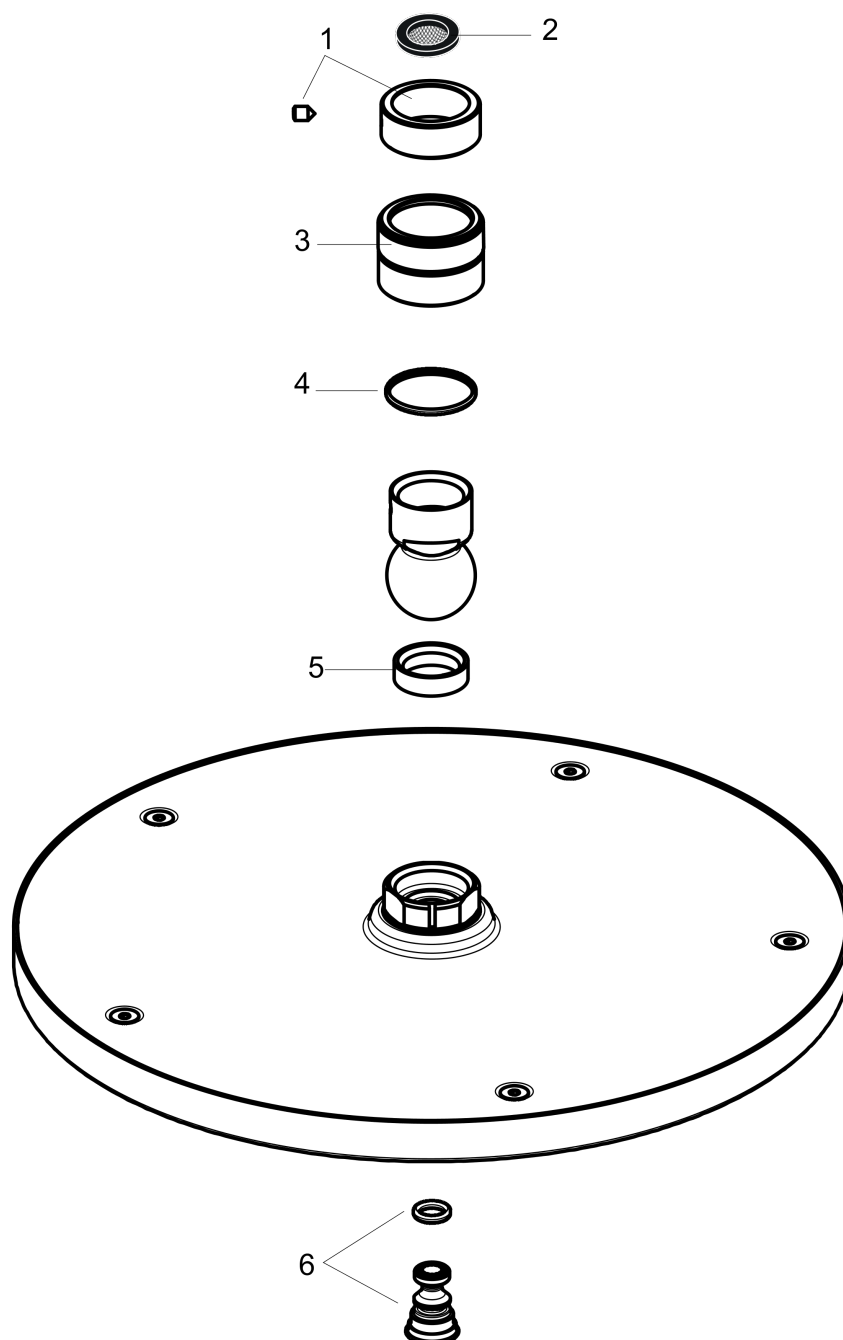

AXOR Starck
Showerhead 240 1-Jet, 1.75 GPM
Finishes : **brushed nickel** Part no. : **26071821**

Description

Features

- Spray modes: Rain
- 140 no-clog spray channels
- Flow: 1.75 GPM (6.6 L/Min)
- Fully-finished matching spray face
- Spray face removable for cleaning

Technology

Product image

Scale drawing

AXOR Starck
Showerhead 240 1-Jet, 1.75 GPM
Finishes : **brushed nickel** Part no. : **26071821**

Exploded drawing

Year of production: >01/18

AXOR Starck
Showerhead 240 1-Jet, 1.75 GPM
 Finishes : **brushed nickel** Part no. : **26071821**

Spare parts list

Year of production: >01/18

Pos.	Description	Part no.	PC	PU
1	filter packing	94246000	0	1
2	lock washer	98942000	0	1
3	nut	97958820	0	1
4	lever collar	97536000	0	1
5	seal	97606000	0	1
6	air jet (Eco)	95795820	0	1