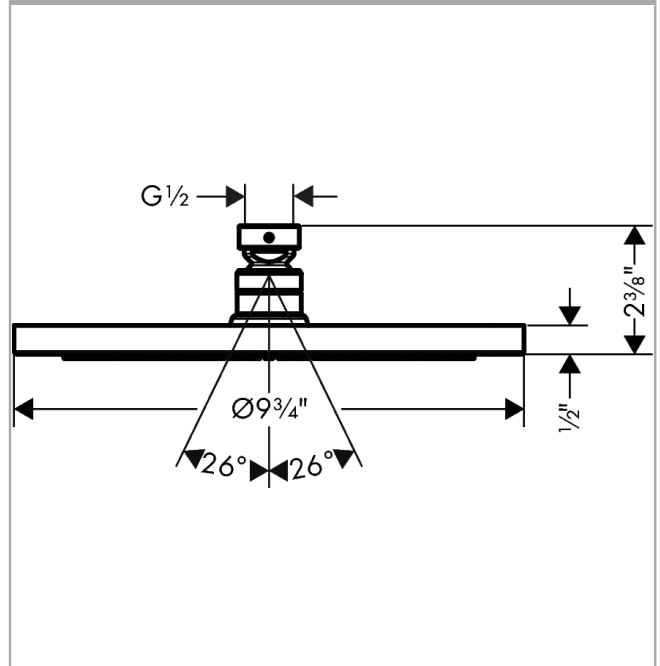

AXOR Starck
Showerhead 240 1-Jet, 1.75 GPM
Finishes : **brushed nickel** Part no. : **26071821**

Description

Features

- Spray modes: Rain
- 140 no-clog spray channels
- Flow: 1.75 GPM (6.6 L/Min)
- Fully-finished matching spray face
- Spray face removable for cleaning

Technology

Product image

Scale drawing

AXOR Starck
Showerhead 240 1-Jet, 1.75 GPM
Finishes : **brushed nickel** Part no. : **26071821**

Exploded drawing

Year of production: >01/18

AXOR Starck
Showerhead 240 1-Jet, 1.75 GPM
 Finishes : **brushed nickel** Part no. : **26071821**

Spare parts list

Year of production: >01/18

Pos.	Description	Part no.	PC	PU
1	filter packing	94246000	0	1
2	lock washer	98942000	0	1
3	nut	97958820	0	1
4	lever collar	97536000	0	1
5	seal	97606000	0	1
6	air jet (Eco)	95795820	0	1