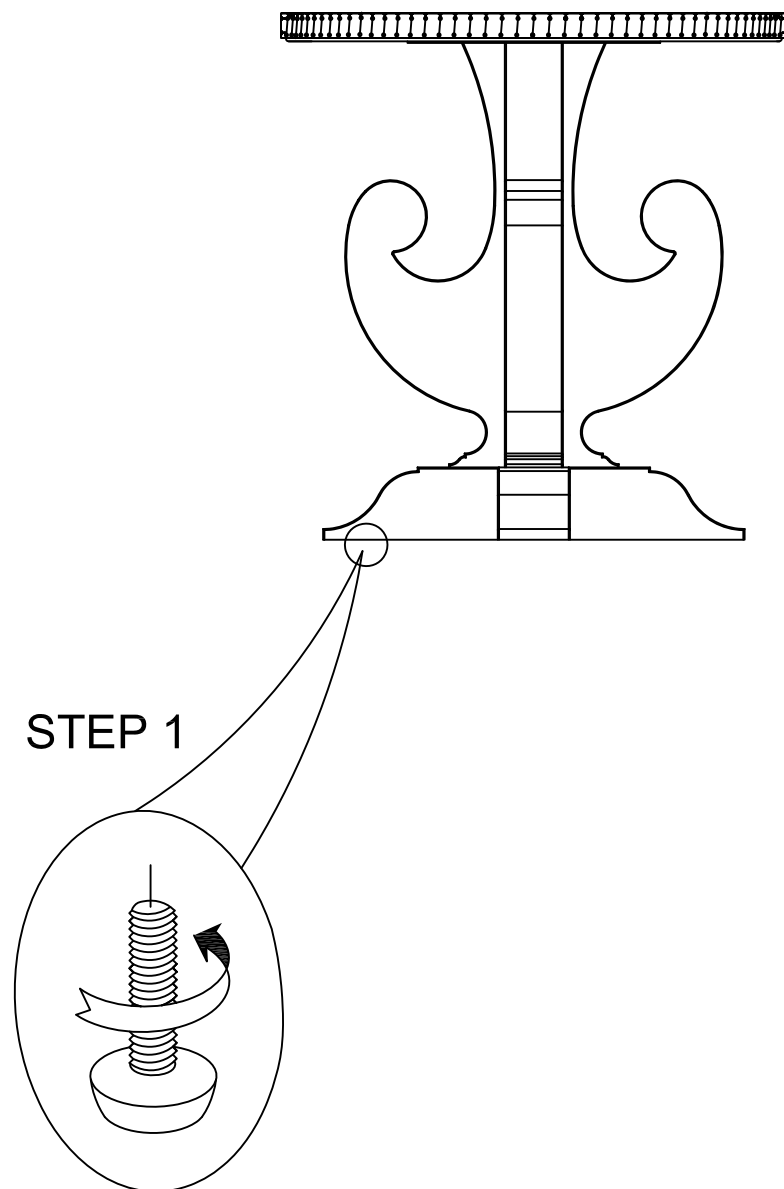

# ASSEMBLY INSTRUCTION

ITEM: 5750-80114-MTL Lambik Round End Table

Thank you for purchasing this quality product. Be sure to unpack carefully looking for small parts which may have come loose during shipment.

Read all instruction and study the drawing carefully before starting the assembly process.

Adjust Leveler if needed  
to level table on uneven  
floor.