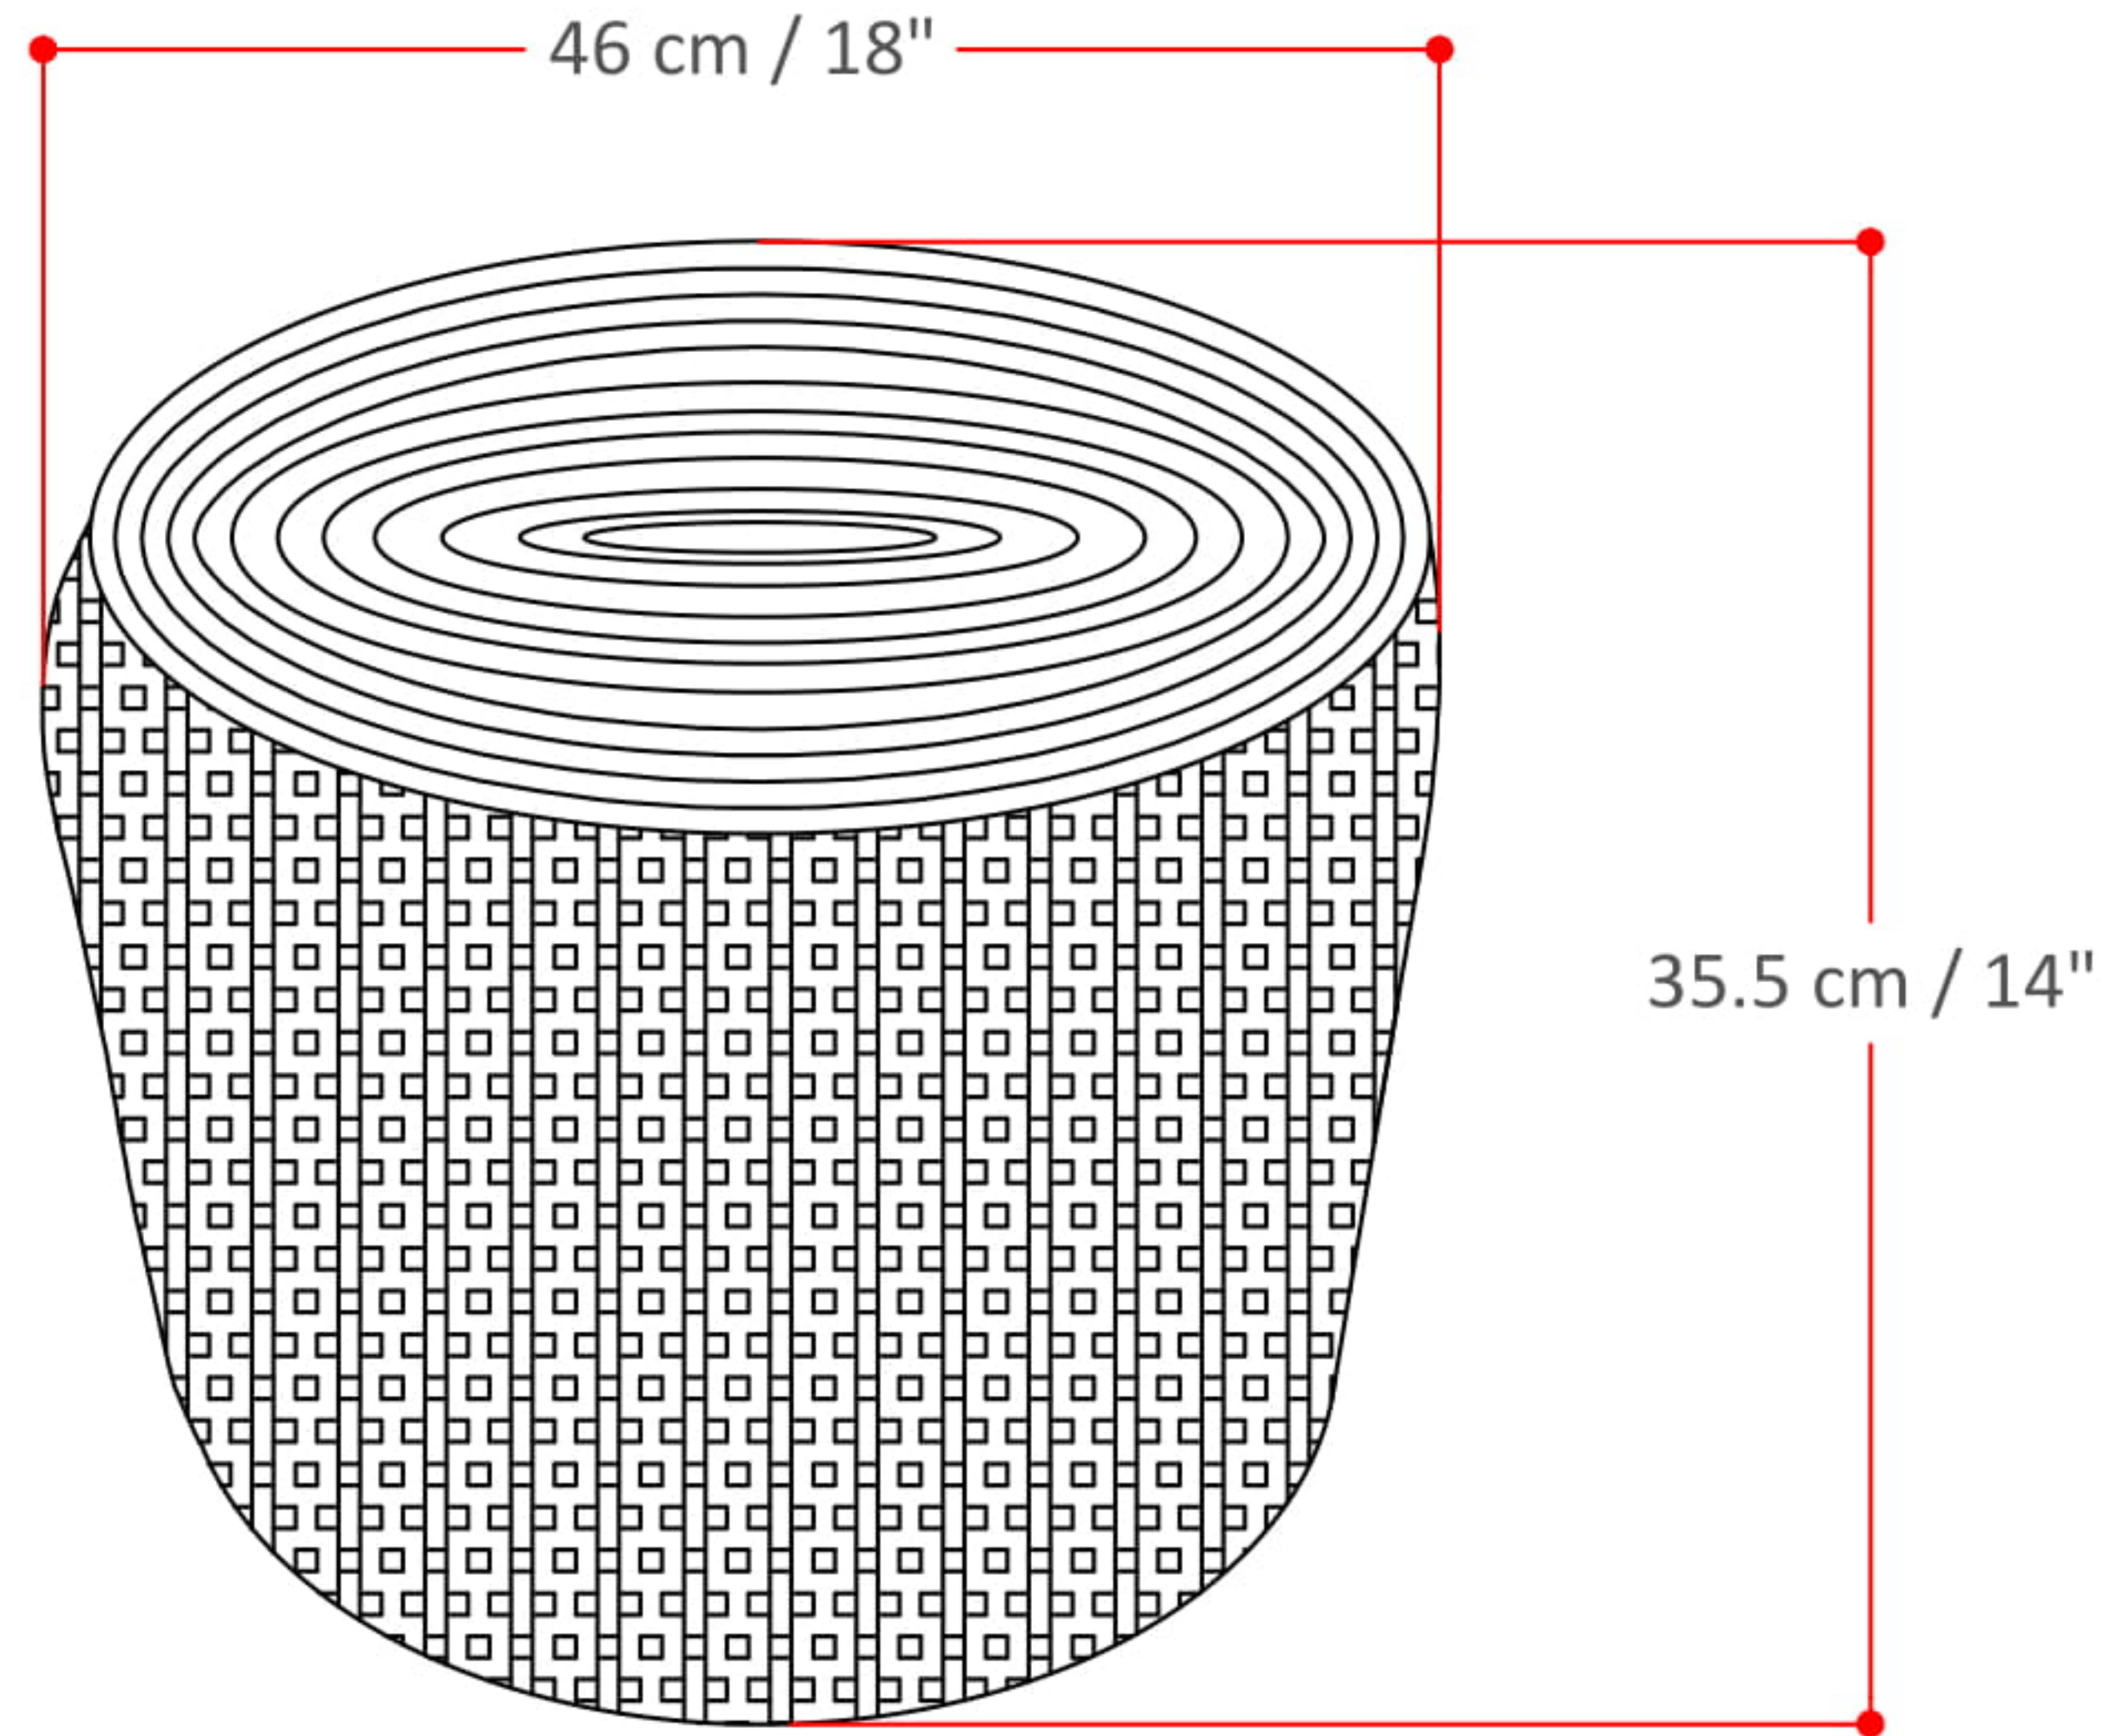

LARISSA ROUND POUF

Net Weight- 5.3 (lb)