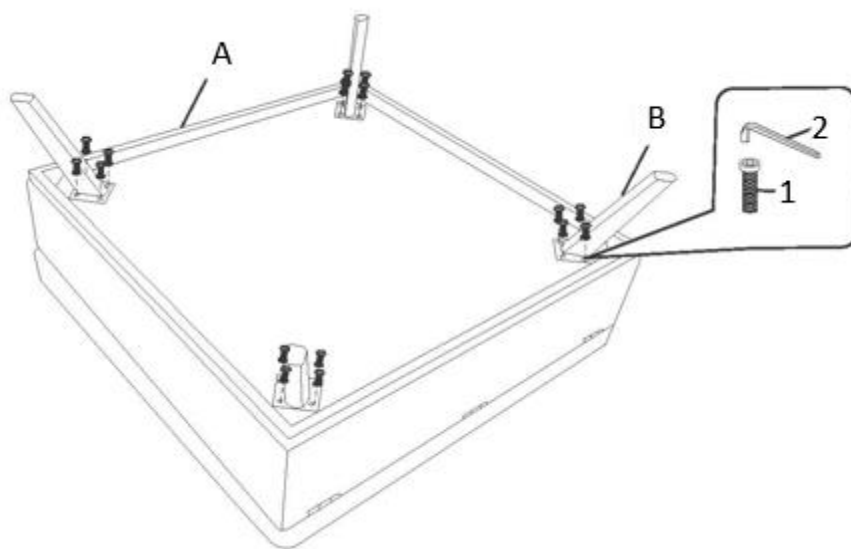

ALLEN KEY SCREW
M6 x 15 mm
QTY 16

2

ALLEN KEY
5 mm
QTY 1

Step 1

1. Place Ottoman (A) upside down on a flat, smooth surface.
2. Attach Feet (B) using Allen Key Screws (1) to each corner.
3. Use Allen Key (2) to tighten.