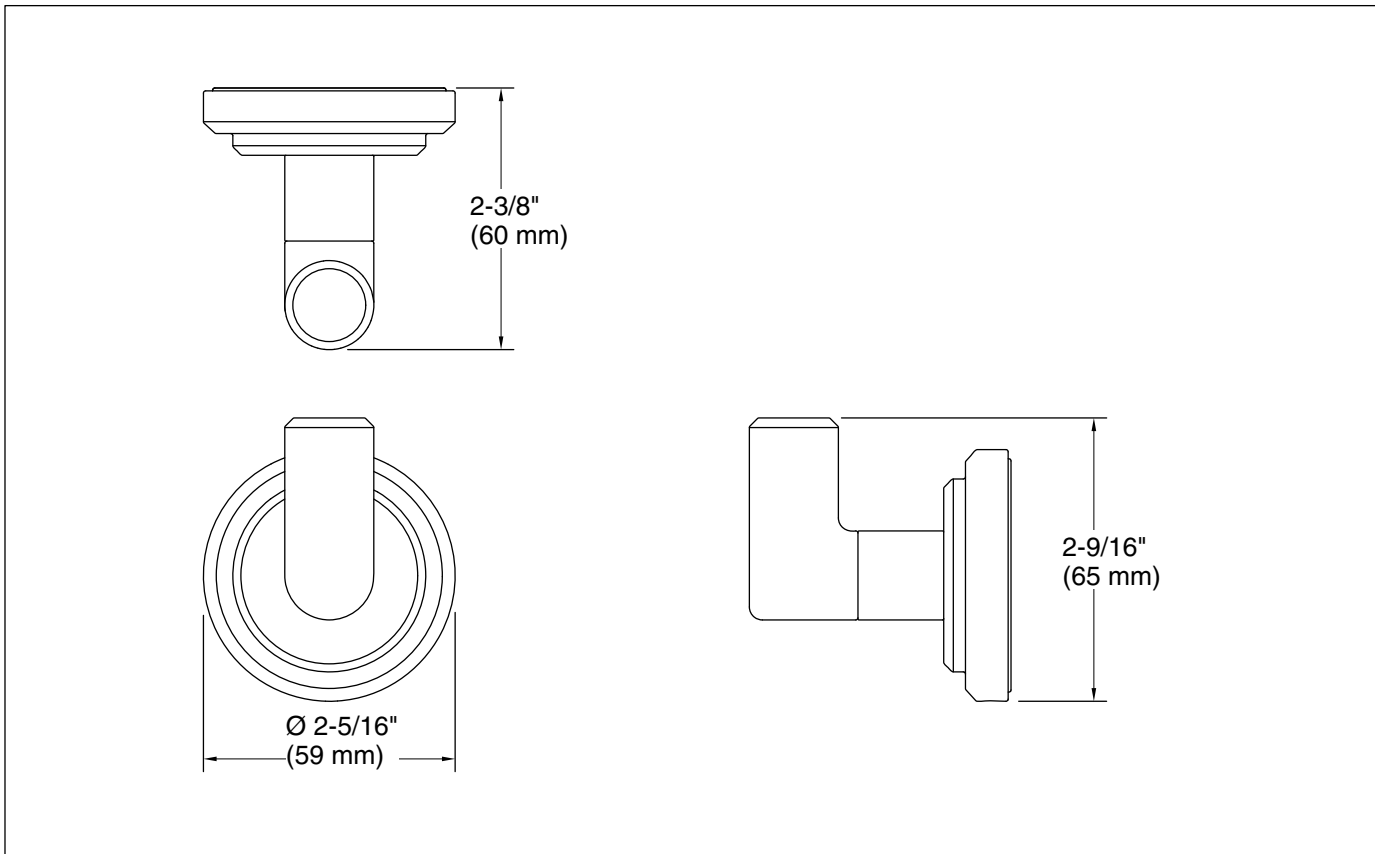

- P24943-00 Towel Bar, 18"
- P24942-00 Transitional Showerhead with Arm
- P24978-00 Freestanding Bath Faucet, Less Handshower

Codes/Standards

None Applicable

KALLISTA® Five-Year Limited Warranty

See website for detailed warranty information.

Hook
P24946-00

Technical Information

All product dimensions are nominal.

Material: Brass

1-888-4-KALLISTA (1-888-452-5547)

Kallista reserves the right to make revisions without notice to product specifications.