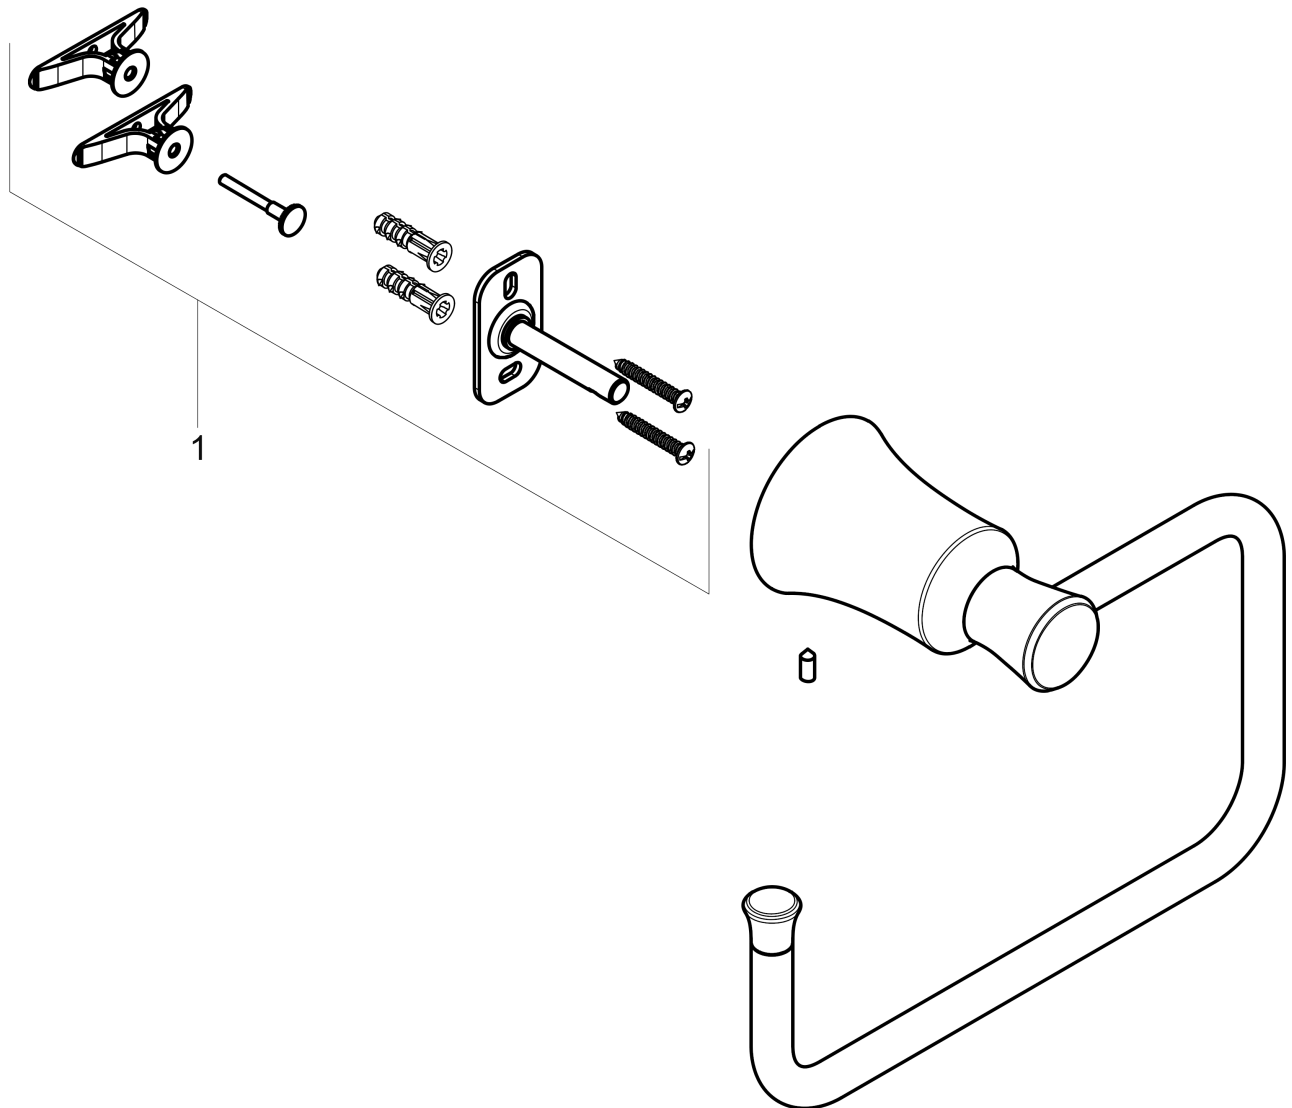

**Joleena
Towel Ring**

Finishes : **brushed nickel** Part no. : **04786820**

Description

Features

- Metal holder
- Wall-mounted

Item details

List Price \$ 90.00

Compliance

Product image

Scale drawing

**Joleena
Towel Ring**

Finishes : **brushed nickel** Part no. : **04786820**

Exploded drawing

Year of production: >09/19

Joleena

Towel Ring

Finishes : **brushed nickel** Part no. : **04786820**

Spare parts list

Year of production: >09/19

Pos.	Description	Part no.	Price	PU
1	support element	93551000	-	1