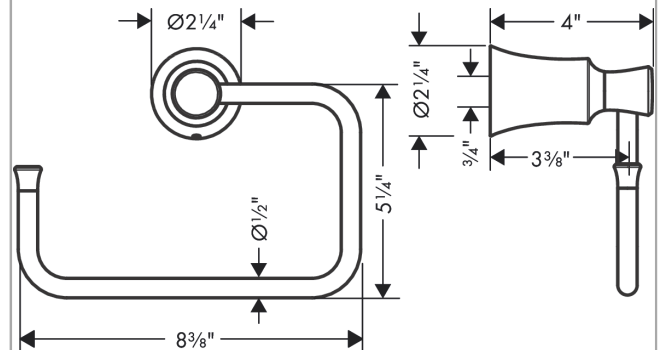

**Joleena
Towel Ring**

Finishes : **brushed nickel** Part no. : **04786820**

Description

Features

- Metal holder
- Wall-mounted

Item details

List Price \$ 90.00

Compliance

Product image

Scale drawing

**Joleena
Towel Ring**

Finishes : **brushed nickel** Part no. : **04786820**

Exploded drawing

Year of production: >09/19

Joleena

Towel Ring

Finishes : **brushed nickel** Part no. : **04786820**

Spare parts list

Year of production: >09/19

Pos.	Description	Part no.	Price	PU
1	support element	93551000	-	1