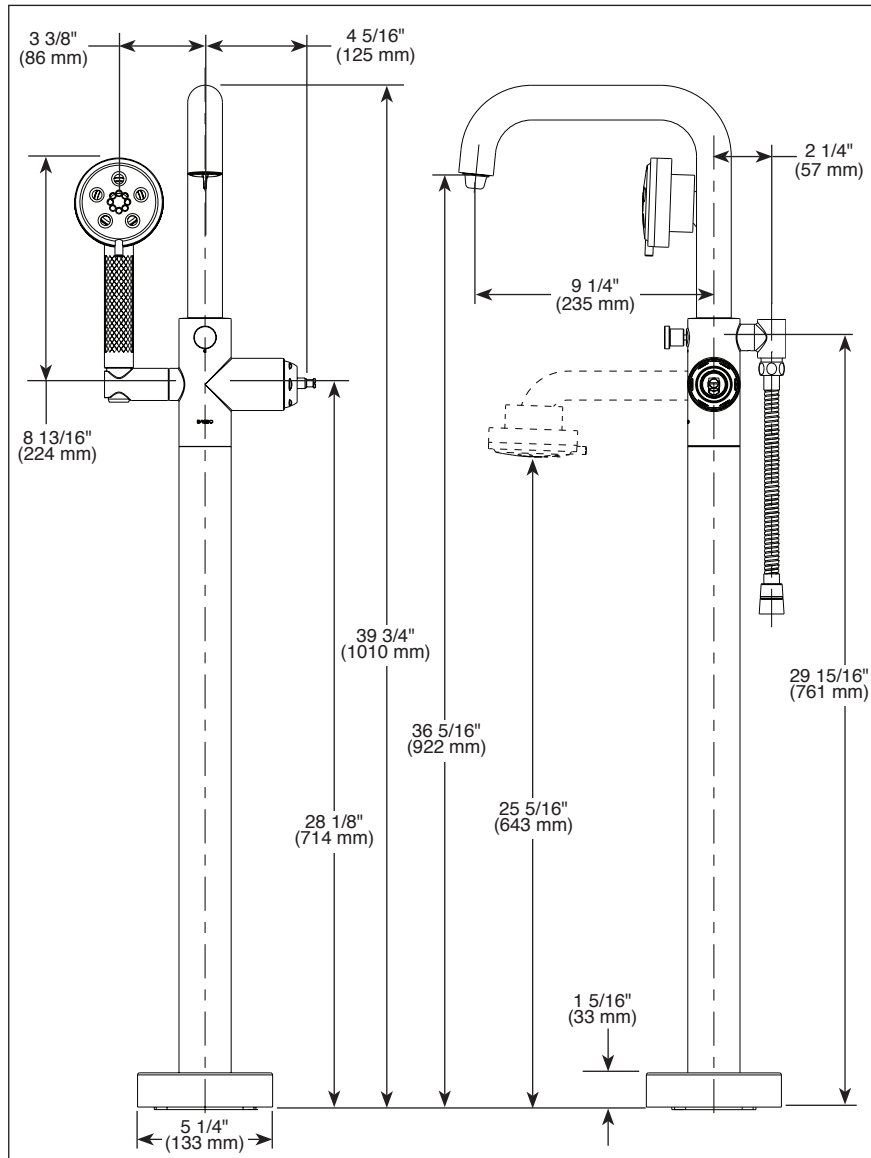

T70135-▲LHP

Submitted Model No.: _____

Specific Features: _____

BRIZO®

SINGLE HANDLE FLOOR MOUNT TUB FILLER TRIM ONLY

- Litze® Bath Collection
- Single Handle Floor Mount

FEATURES:

- H₂Okinetic Technology®

STANDARD SPECIFICATIONS:

- Maximum handshower flow rate 1.75 gpm @ 80 psi, 6.60 L/min @ 550 kPa
- Spout flow up to 15 gpm @ 60 psi, 56.7 L/min @ 410 kPa
- Indexing handshower holder
- 60"- 82" stretchable finished metal hose
- High flow ceramic mixing cartridge
- Single lever handle with hot and cold indicators
- Auto resetting diverter
- Certified dual check valves in handshower
- Drain not included
- Requires rough-in to complete installation:
 - R70100-WS with integrated stops
 - R70100 without stops, provides maximum flow
- Handle sold separately

WARNING: Risk of personal injury. Do not use the tub filler as a grab bar or support bar. Install this product according to the installation guide.

COMPLIES WITH:

- ASME A112.18.1 / CSA B125.1
- ☒ Indicates compliance to ICC/ANSI A117.1 - Valve control only
- EPA Watersense®