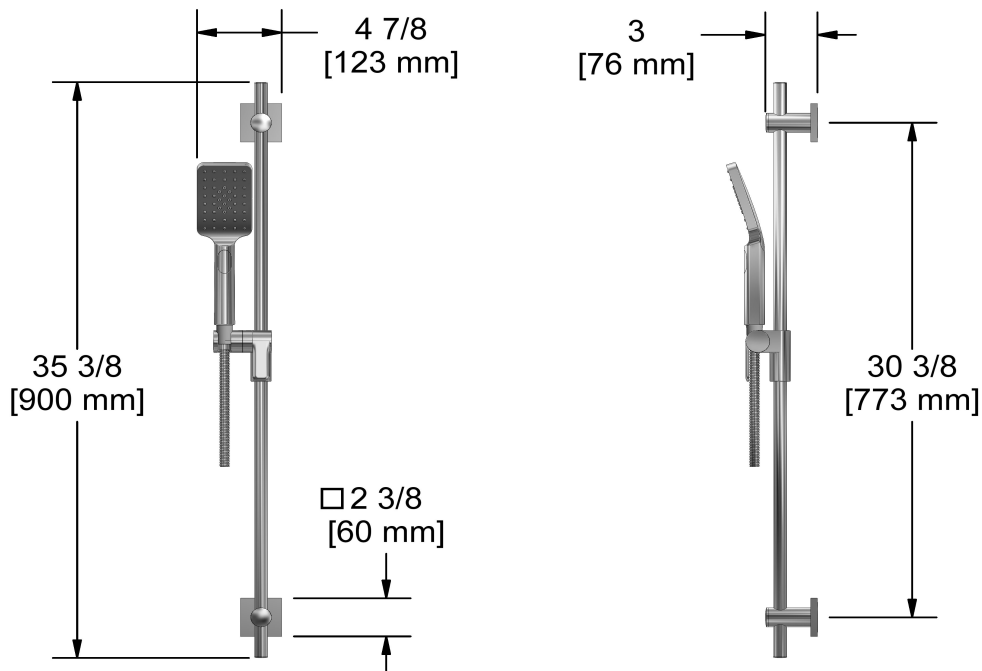

Certifications

- CSA B125.1
- ASME A112.18.1
- CMR248 Approval

Sizes, models and finishes may differ from thoses presented.

Warranty

This **Riobel Inc.** product you have purchased carries a Limited Lifetime Warranty on the chrome, PVD finish, blacks and all working parts and is guaranteed from the initial purchase date against all manufacturing defects. All other finishes, including plastic components, are guaranteed for one year. All electric and/or electronic parts are covered by a 5-year limited warranty.

Customer Service

Ontario, West Canada : 888-287-5354 Quebec, Maritimes, United States : 866-473-8442