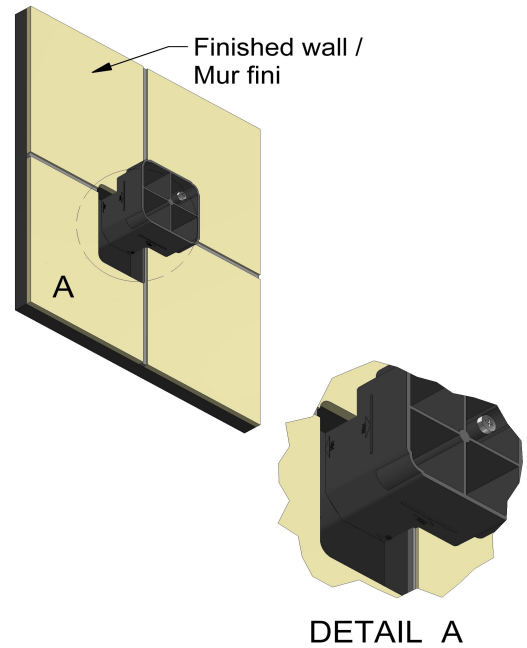

Certifications

- CSA B125.1
- ASME A112.18.1
- CMR248 Approval

UPC®