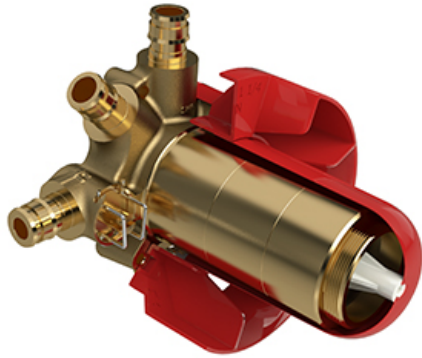

### Customer Service

Ontario, West Canada : 888-287-5354 Quebec, Maritimes, United States : 866-473-8442

3-way Type T/P coaxial valve rough without cartridge  
 EXPANSION PEX  
**R45-EX**