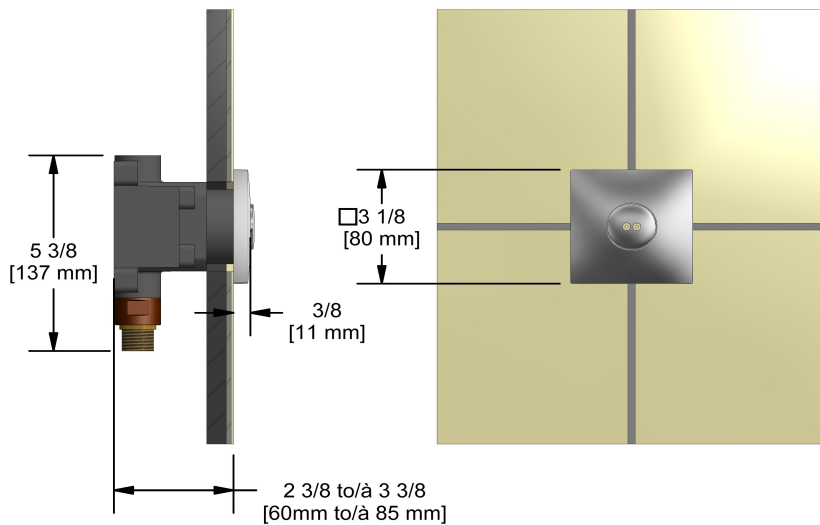

Certifications

- CSA B125.1
- ASME A112.18.1
- CMR248 Approval

UPC®