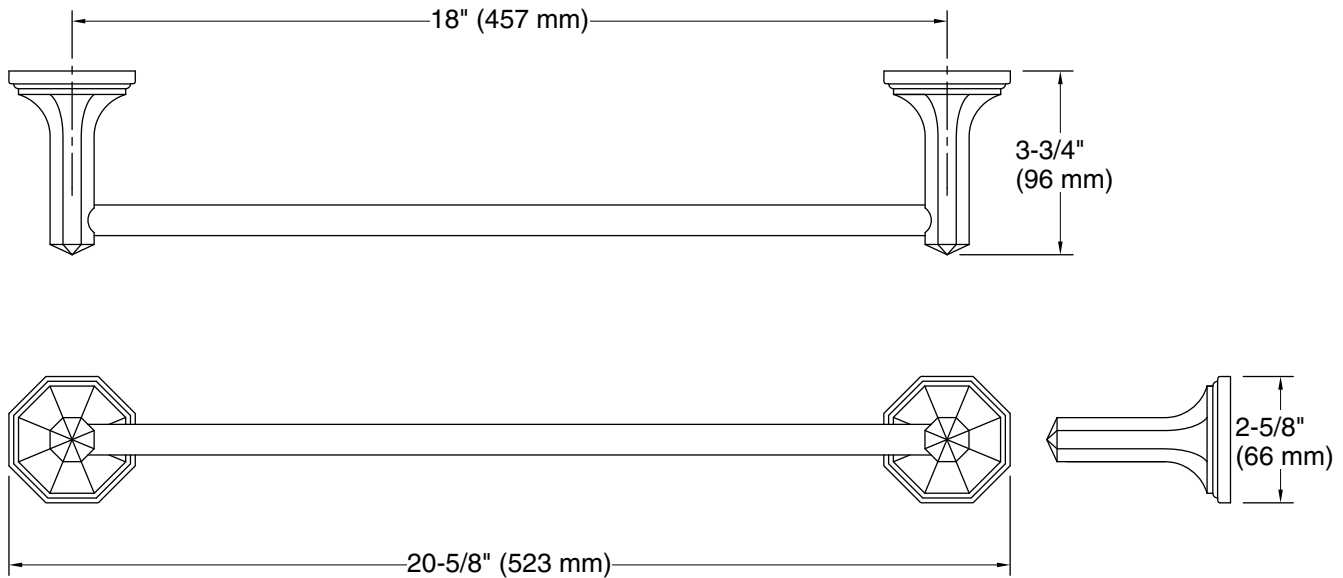

KALLISTA®

For Town by KALLISTA
Towel Bar, 18"
P31002-00

Features

- High-quality solid-brass construction for durability and reliability

Installation

- Includes hex wrench for installation

Recommended Products/Accessories

Technical Information

All product dimensions are nominal.

Material: Brass