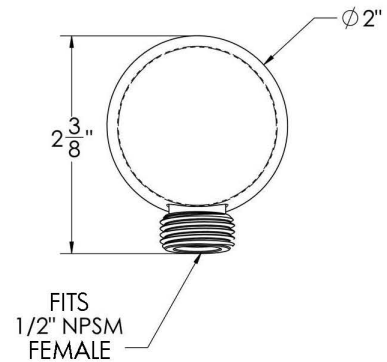

Neo™ Shower Elbow

MODELS:

- VS-155

FEATURES:

- 1/2 in. NPSM male outlet
- Outlet fits 1/2 in. NPSM female hose
- 1/2 in. NPT female inlet
- Brass construction

STOCK FINISHES:

PC BN MB BBZ ORB PB

WARRANTY:

Visit www.speakman.com for full product warranty information

- 1 Year Limited Warranty (commercial)

All dimensions are in inches (millimeters) unless otherwise specified and are subject to change without notice.

Architect/Engineer Approval Space:

P: 800-537-2107
F: 800-977-2747
W: WWW.SPEAKMAN.COM
R: 04-APRIL 2022