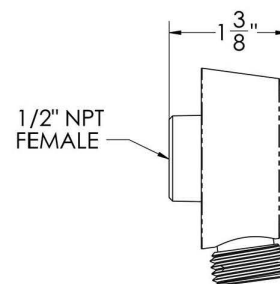

All dimensions are in inches (millimeters) unless otherwise specified and are subject to change without notice.

Architect/Engineer Approval Space:

P: 800-537-2107
F: 800-977-2747
W: WWW.SPEAKMAN.COM
R: 04-APRIL 2022