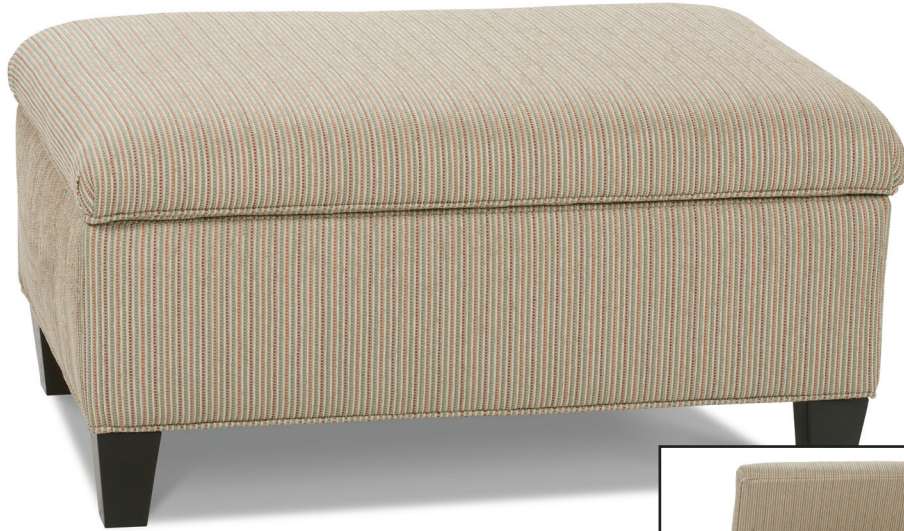

Hess

F33-000 Storage Ottoman
 L39" D25" H19"
 L99cm D64cm H48cm

Standard Features	F33-000
Wooden Leg Finish Choices	✓

Pattern Availability: RG, PS, RS, NM

This is a suggested fabric application and wood finish. Fabrics shown are subject to change.
 Dimensions may vary slightly from piece to piece due to individual hand craftsmanship.
 All furniture style names are for internal reference only, not intended for commercial use.