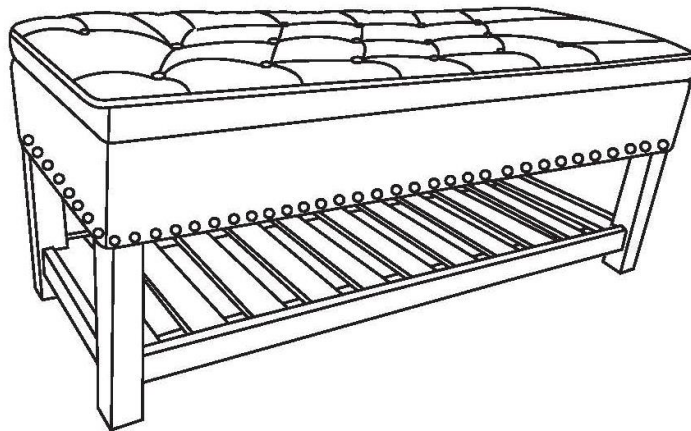

SIMPLIHOME®

Lomond / Riley / Joshua

Storage Ottoman Bench

MODEL # AXCOT-260-DTP

brooklyn + max™

Wynden+Hall™
HOME DECOR

SIMPLIHOME®

Great quality is a right.

LOCK WASHER
Ø 10 mm
QTY 8

5

ALLEN KEY
5 mm
QTY 1

Step 1

1. Attach Legs (C) to each corner of the Shelf (B) using Allen Key Screws (1), four Washers (3) and four Lock Washers (4).
2. Use Allen Key (5) to tighten.

Step 2

1. Place Ottoman (A) on the assembled Shelf (B) and open the storage lid.
2. Attach Ottoman (A) to Shelf (B) using Allen Key Screws (2), four Washers (3) and four Lock Washers (4).
3. Use Allen Key (5) to tighten.