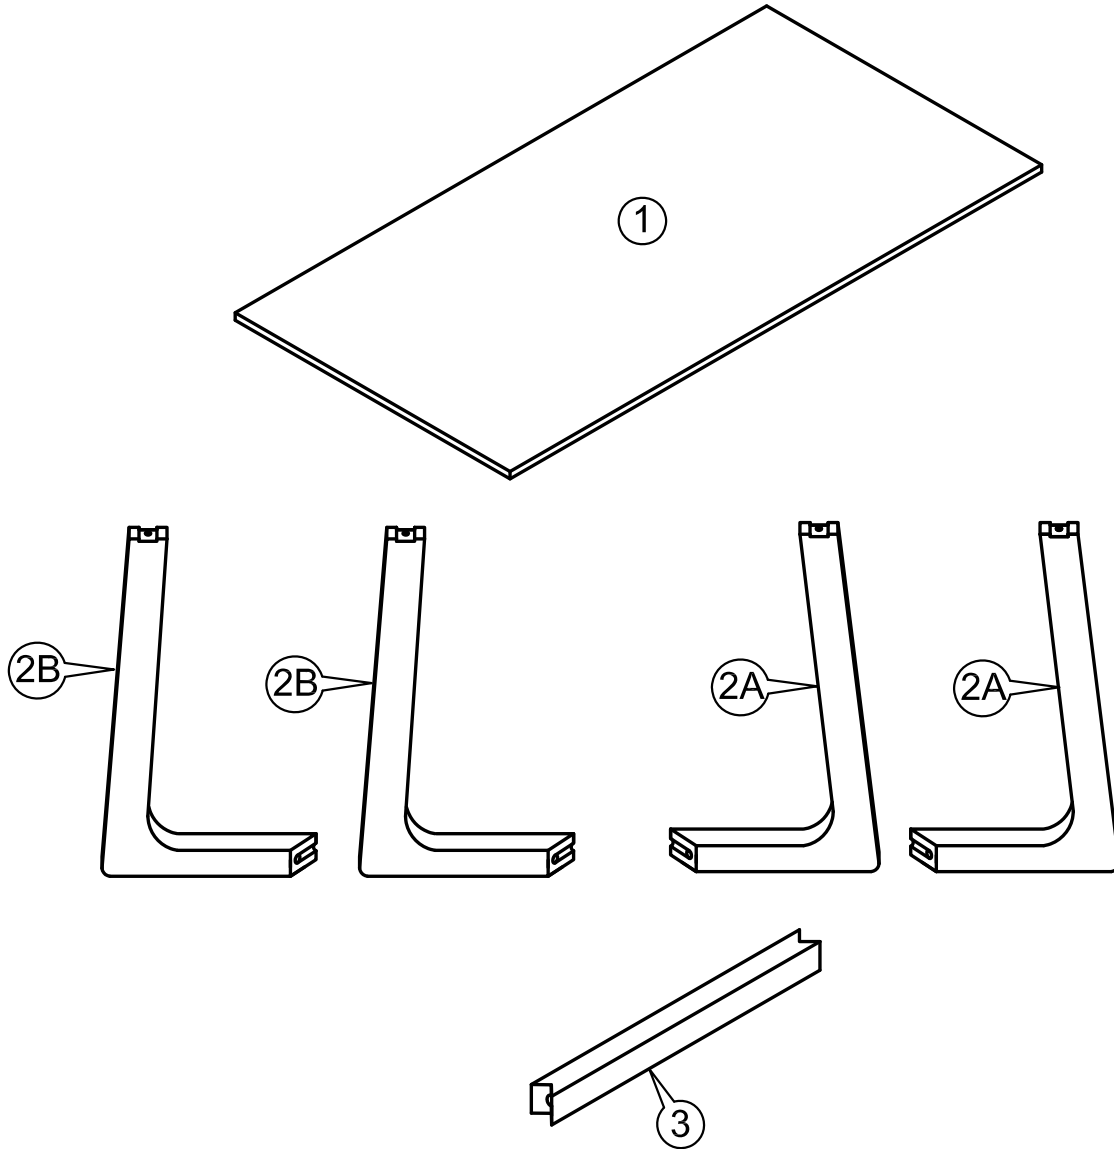

ASSEMBLY INSTRUCTIONS

Item : Olivant Coffee Table

Not Provided

2 Persons

DO NOT fully tighten any of the bolts until the product is completely assembled, then put on a flat surface to make sure the product is level and then fully tighten all the bolts.

Part List

HARDWARE LIST

<p>A M6 x 20mm = 12</p>	<p>D = 4</p>	<p>F = 6</p>	<p>H = 2</p>
<p>B M6 x 13mm = 12</p>	<p>E M4 x 100mm = 1</p>	<p>G M5 = 1</p>	

1

2

3

4

5