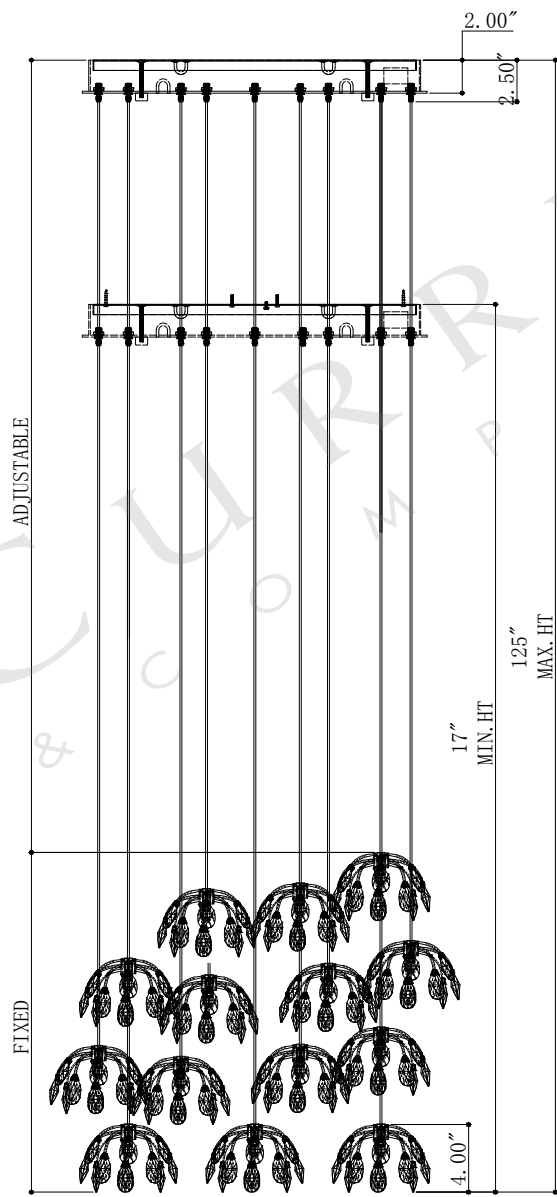

21"DIA*2.5"H. CANOPY
 19.75"DIA*0.75"H. MOUNTING
 PLATE COVER
 6"DIA*4"H. SHADE

TOP VIEW

CANOPY DETAIL

FRONT VIEW