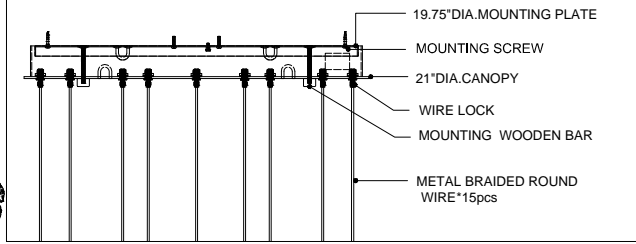

21"DIA*2.5"H. CANOPY
 19.75"DIA*0.75"H. MOUNTING
 PLATE COVER
 6"DIA*4"H. SHADE

TOP VIEW

CANOPY DETAIL

FRONT VIEW