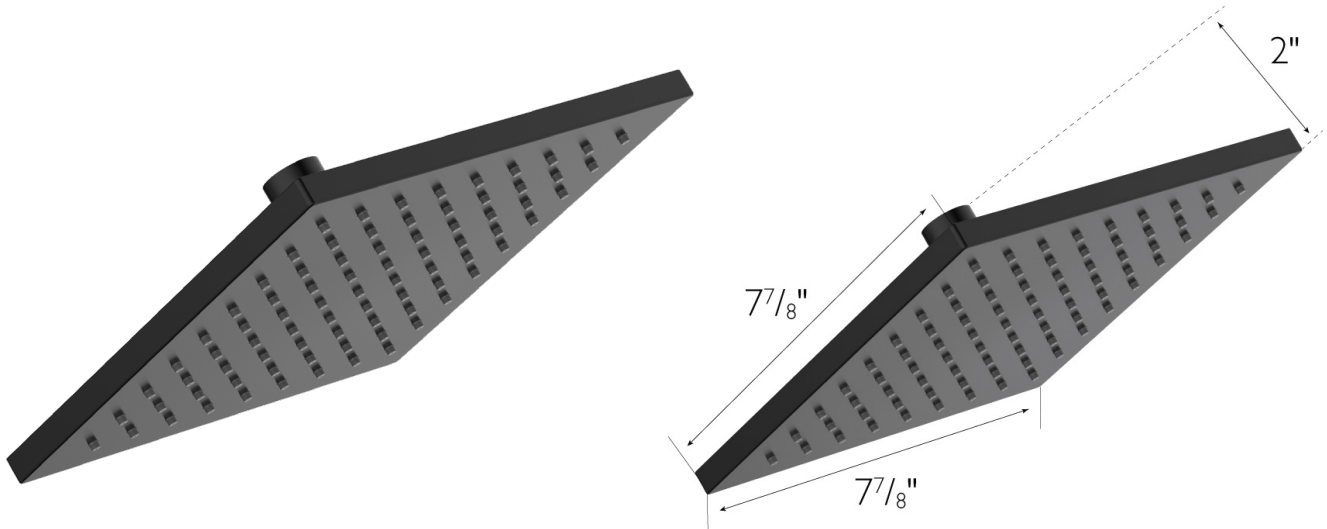

Karsen II Shower Head
Matte Black

SPECIFICATIONS

MATERIAL:	ABS
DIMENSIONS:	7 7/8" H x 7 7/8" L x 2" W
WEIGHT:	.81 lbs.
PVD FINISH:	No
TYPE OF SHOWER HEAD:	Wall Mount
SHOWER HEAD FUNCTIONS (QTY):	1
SHOWER HEAD SHAPE:	Square
SHOWER HEAD PUSH BUTTON:	No