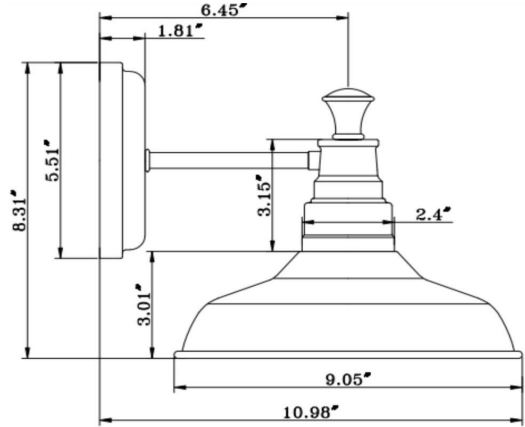

# Kimball I-Light Bathroom Wall Light

Galvanized

## SPECIFICATIONS

<b>MOUNTING:</b>	Wall Mount	<b>LED BRIGHTNESS (LUMENS):</b>	N/A
<b>SLOPED CEILING ADAPTABLE:</b>	No	<b>LED COLOR CORRELATED TEMPERATURE (CCT):</b>	N/A
<b>LAMP TYPE 1:</b>	Maximum 60W Medium Base Bulb	<b>LED COLOR RENDERING INDEX (CRI):</b>	N/A
<b>BULB INCLUDED:</b>	N/A	<b>LED EFFICACY:</b>	N/A
<b>WATTS PER BULB:</b>	60W	<b>LED AVERAGE RATED LIFE:</b>	N/A
<b>TOTAL WATTAGE:</b>	60W	<b>ENERGY EFFICIENT:</b>	No
<b>DIMMABLE:</b>	Yes	<b>LIGHTING AMPS:</b>	N/A
<b>MATERIAL CONSTRUCTION:</b>	Steel	<b>VOLTAGE:</b>	120V
<b>ASSEMBLED DIMENSIONS:</b>	8.31" H x 10.98" L x 6.45" D		
<b>WEIGHT:</b>	1.54 lbs.		
<b>BACKPLATE DIMENSIONS:</b>	1.18" H x 5.51" W		
<b>CANOPY/PLATE DIMENSIONS:</b>	N/A		
<b>GLASS/SHADE DIMENSIONS:</b>	3" H x 9" L x 9" D		
<b>GLASS/SHADE MATERIAL:</b>	Steel		
<b>GLASS/SHADE TYPE:</b>	N/A		
<b>GLASS/SHADE COLOR:</b>	Galvanized		