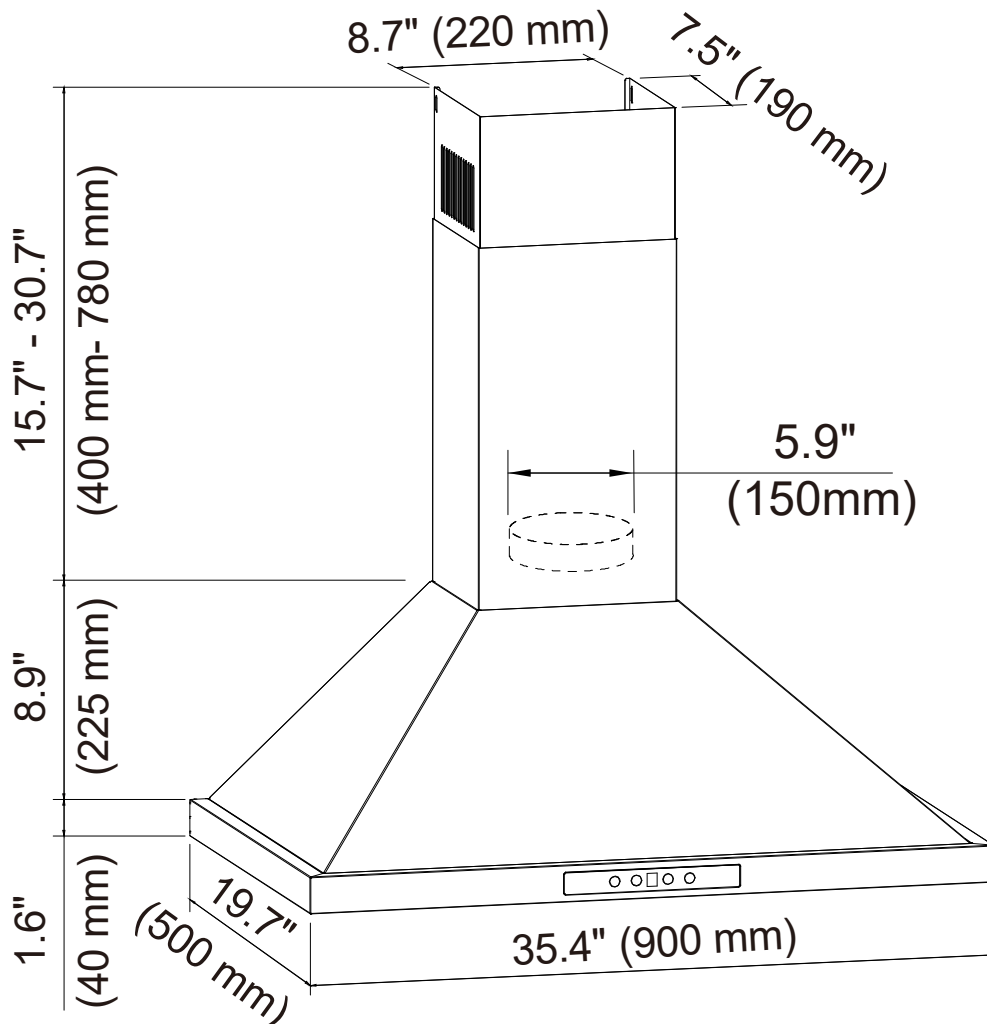

Range Hood Model: RH-AZ0590ESS

V1.0
03/14/2024

Size	36 inch
Mounting Type	Wall Mounted
Ductless	Yes (Carbon Filter not Included)
Noise Level	Less Than 55 db
Lights	2 x 2 W LED
Control Type	Touch Panel
Speed Selections	3
Air Flow	450 CFM
Material	Stainless Steel
Color	Natural

Voltage	120 V
Frequency	60 Hz
Amperage	2.5 A
Duct Size (inch)	6" (round)
Filter Type	3 x Aluminum Filter
Remote Control	No
Additional Chimney	No
Vent Install Type	Convertible
Dimensions	35.4" (W) x 19.7" (L) x 41.2" (H)
Certifications	cETL, CEC