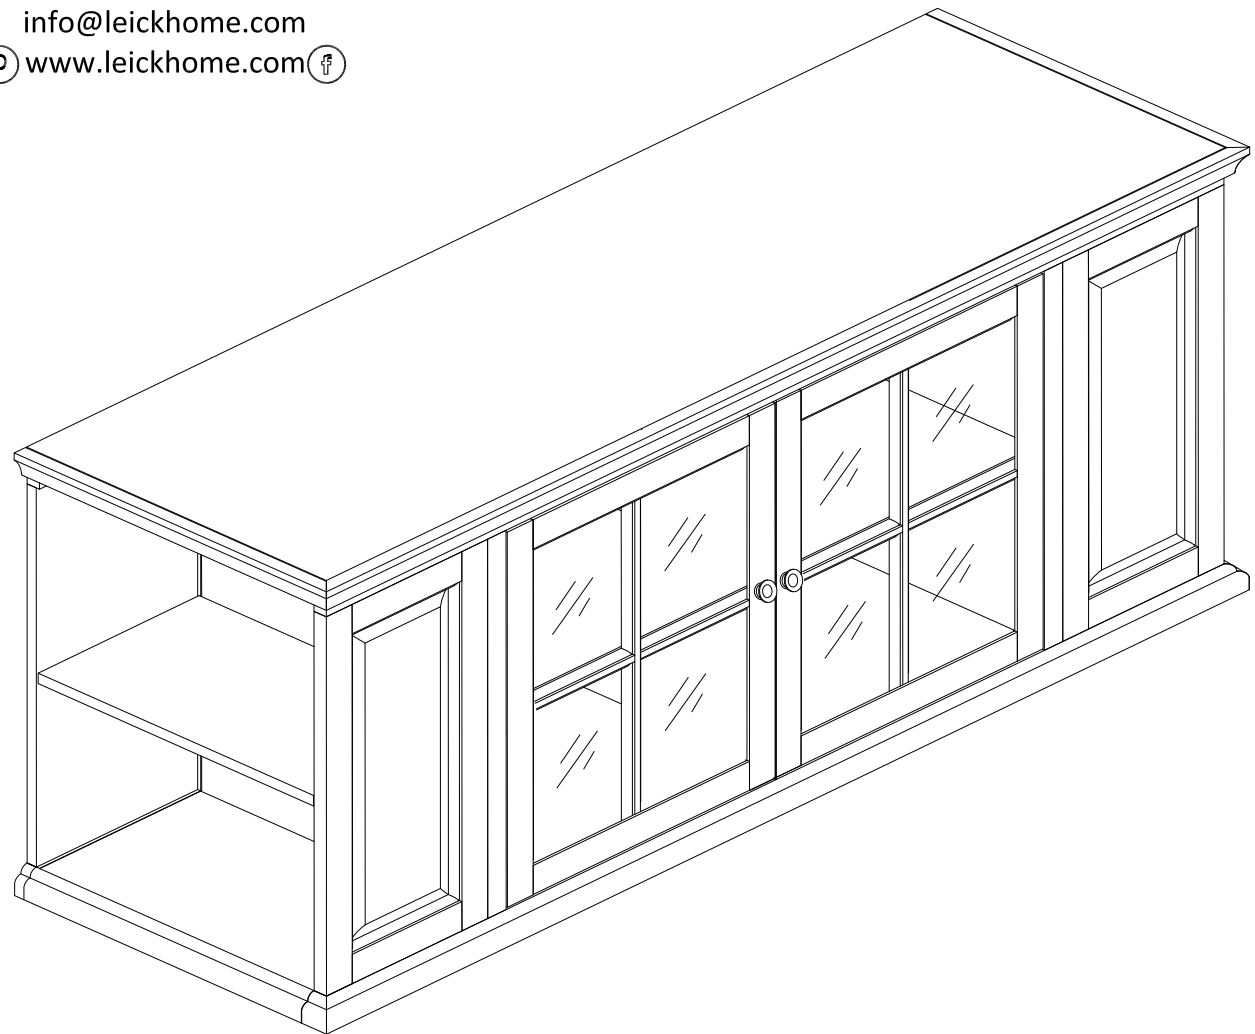

ITEM# 85162
 Cottage White 62"
 TV Stand with Bookcase Ends

2219 S. 19th St.
 Sheboygan, WI 53081
 Ph: 920-451-4060
 Fax: 920-451-4063
 info@leickhome.com
 www.leickhome.com

Hardware List

Item	Description	Qty
a	 Bolt 1/4" * 1-1/8"	7PCS
b	 Allen wrench	1PC
c	 Washer 1/4" * 12mm	7PCS
d	 Shelf metal clip	12PCS
e	 Door Pull	2PCS
f	 Machine screw for door pull 5/32" * 3/4"	2PCS

Parts List

Item	Description	Qty
	Cabinet	1PC
	Top Panel	1PC
	Middle Bottom Panel	1PC
	Side Bottom Panel	2PCS
	Middle Adjustable Shelf	1PC
	Side Adjustable Shelf	2PCS

Assembly Instructions