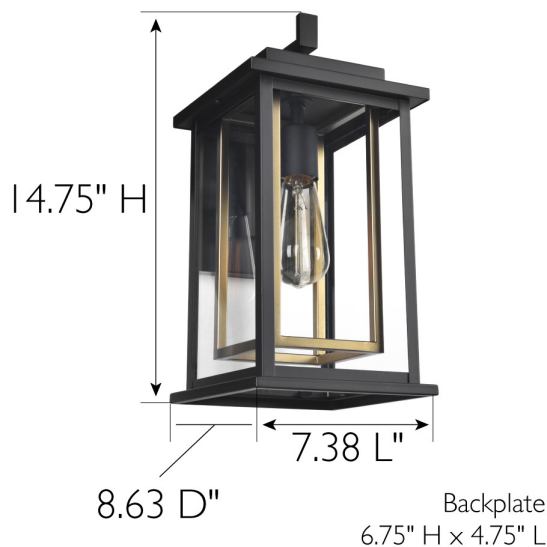

Hayward I-Light Indoor/Outdoor Wall Light

Black and Gold Finish

SPECIFICATIONS

MOUNTING:	Wall Mount	LED BRIGHTNESS (LUMENS):	N/A
SLOPED CEILING ADAPTABLE:	No	LED COLOR CORRELATED TEMPERATURE (CCT):	N/A
LAMP TYPE 1:	Incandescent	LED COLOR RENDERING INDEX (CRI):	N/A
BULB INCLUDED:	No	LED EFFICACY:	N/A
WATTS PER BULB:	60W	LED AVERAGE RATED LIFE:	N/A
TOTAL WATTAGE:	60W	ENERGY EFFICIENT:	No
DIMMABLE:	Yes	LIGHTING AMPS:	0.5
MATERIAL CONSTRUCTION:	Steel/Glass	VOLTAGE:	120V
ASSEMBLED DIMENSIONS:	14.75" H x 7.38" L x 8.63" D		
WEIGHT:	6.69 lbs.		
BACKPLATE DIMENSIONS:	6.75" H x 4.75" W x 0.75" D		
CANOPY/PLATE DIMENSIONS:	N/A		
GLASS/SHADE DIMENSIONS:	10.38" H x 5.75" L x 5.75" D		
GLASS/SHADE MATERIAL:	Glass		
GLASS/SHADE TYPE:	Clear		
GLASS/SHADE COLOR:	Clear		