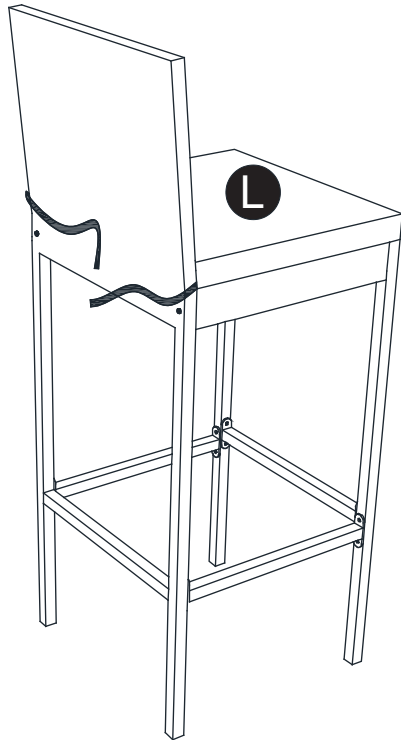

Peaktop
5 Pcs Bar Height Dining Set
Acacia wood table top
PT-OF0026-P2

TIME SAVER!
3D Interactive Instruction

** Got questions? Please have your product code (on the first page of this instruction, e.g. TD-12345A) and the order number ready, give us a call or email us through our customer care support! We are always ready to assist you!

X4

Step 3

10  8 pcs

4  8 pcs

X4

 **Questions?**
Scan Here

Step 4

100%  100%  X4