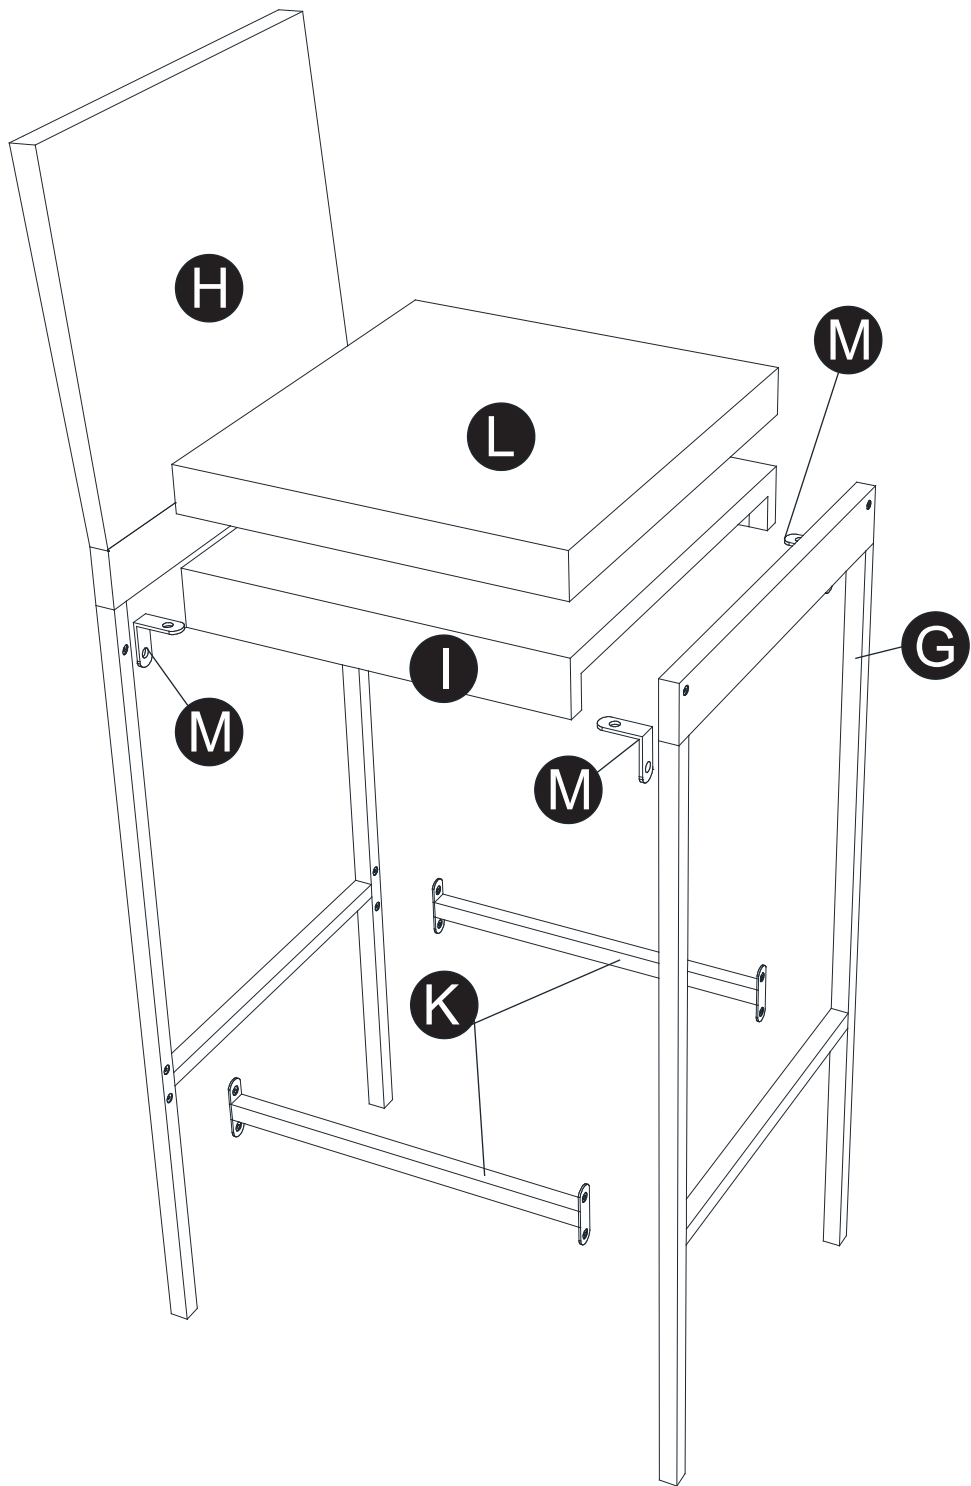

Exploded Drawing

← **Questions?**
Scan Here