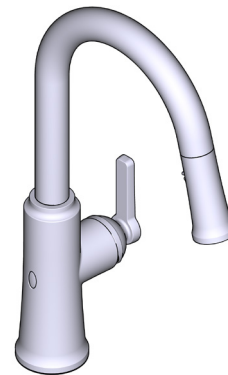

Specifications

DESCRIPTION

- Allows users to control the faucet in 2 unique ways: Sensor and familiar handle
- Powered by 6 AA batteries or optional AC adapter with power splitter
- 2-jet Boomerang™ hand spray system with integrated swivel
- Silent braided nylon hose
- 3/8" speedway compression
- Ceramic cartridge

FLOW

- 5.69 L/min, 1.5 gpm (US) 60psi

STANDARDS

- ASME A112.18.1/CSA B125.1
- NSF/ANSI standard 61 and 372
- ADA

WARRANTY

- Most products or parts carry "Limited Warranties" against manufacturing defects. For US customers please visit houseofrohl.com/support and for Canadian customers please visit riobel.ca for complete product and finish warranty.

Trattoria™ Touchless Kitchen

Kitchen Faucet with Spray

MODELS: TTRD111 Series