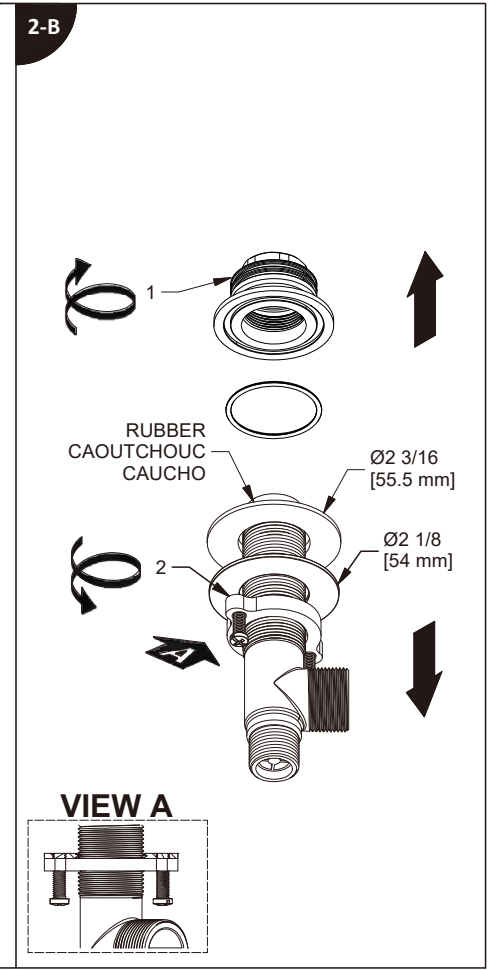

# Riobel

Installation guide / Guide d'installation / Guía de instalación

**Before beginning the installation:**

Read all instructions.  
Purge the water supply system before connecting it to the faucet.

**Avant de commencer l'installation:**