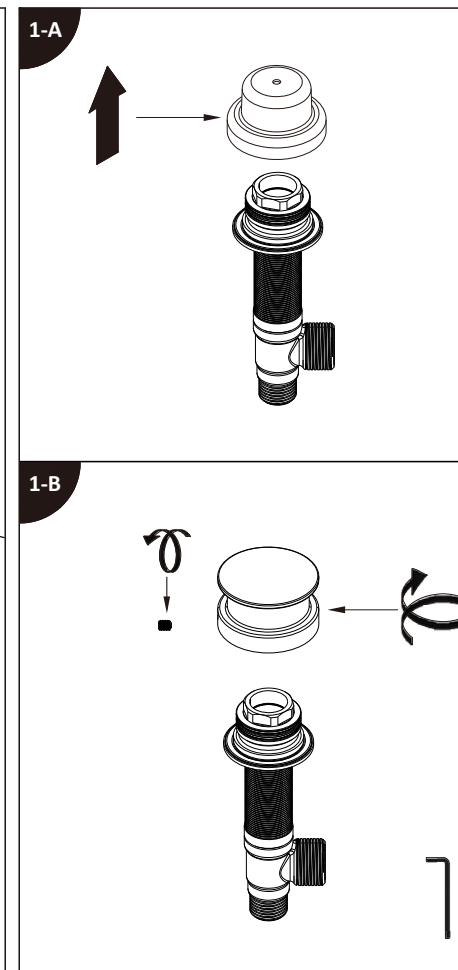

# Riobel

Installation guide / Guide d'installation / Guía de instalación

**Before beginning the installation:**

Read all instructions.  
Purge the water supply system before connecting it to the faucet.

**Avant de commencer l'installation:**