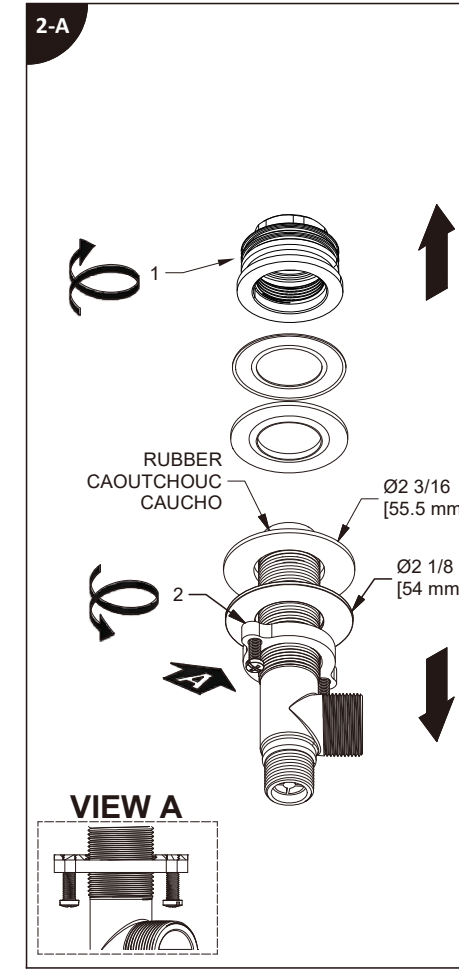

# Riobel

Installation guide / Guide d'installation / Guía de instalación

**Before beginning the installation:**

Read all instructions.  
Purge the water supply system before connecting it to the faucet.

**Avant de commencer l'installation:**