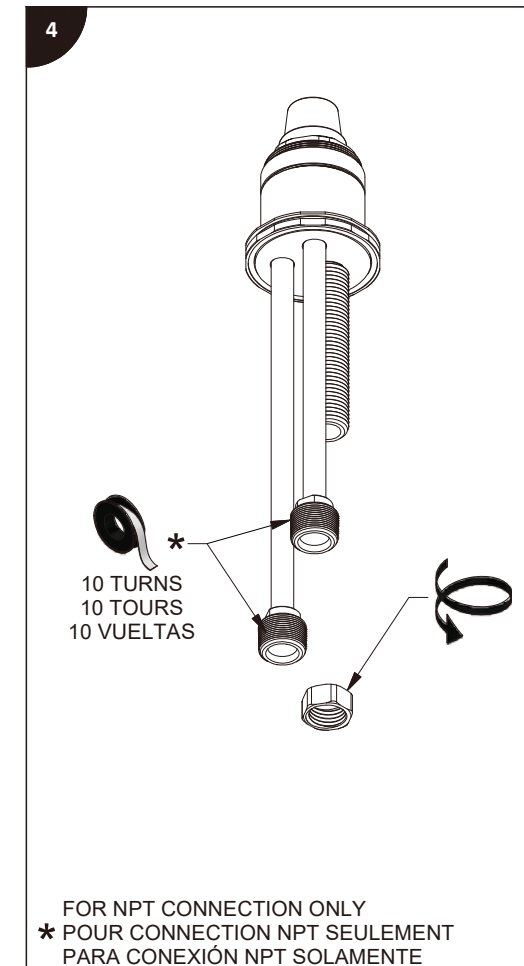

Tools and equipment required / Outils et matériel requis / Herramientas y material requerido para instalación:

For warranty or additional information, contact:

Pour renseignements sur la garantie ou autre information :
Para saber más sobre la garantía u obtener información adicional:

U.S.A. housefrohl.com/support
CANADA housefrohl.ca/support