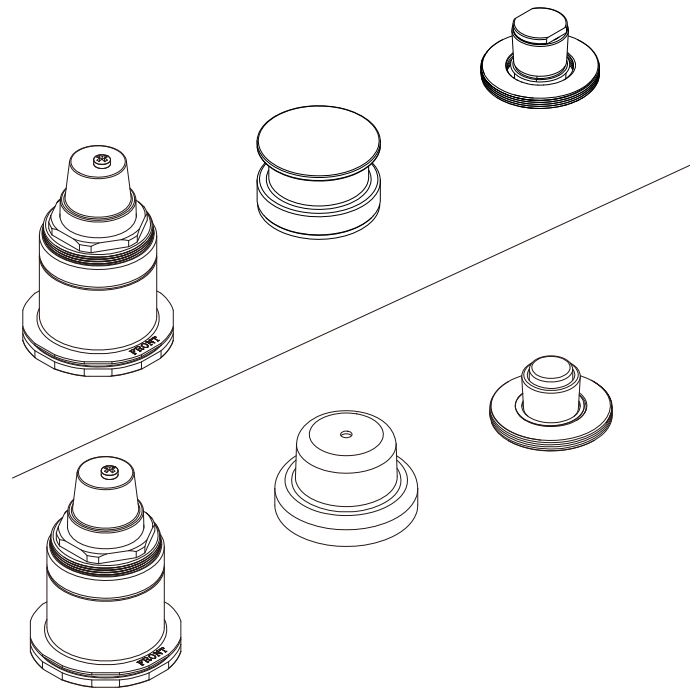

# Riobel

Installation guide / Guide d'installation / Guía de instalación

**Before beginning the installation:**

Read all instructions.  
Purge the water supply system before connecting it to the faucet.

**Avant de commencer l'installation:**