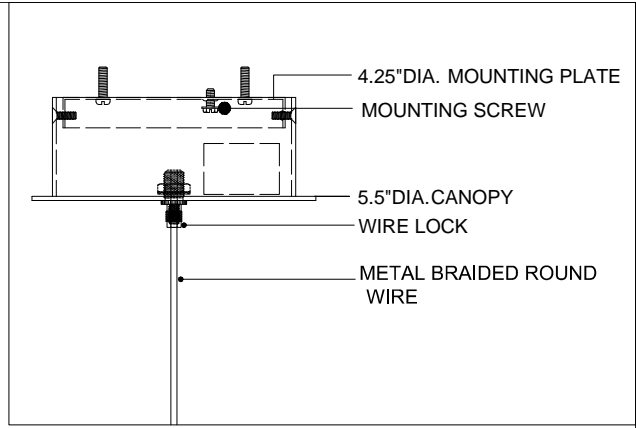

TOP VIEW

CANOPY DETAIL

FRONT VIEW

9000-0688

ALL WORK © 2020 CURREY & COMPANY