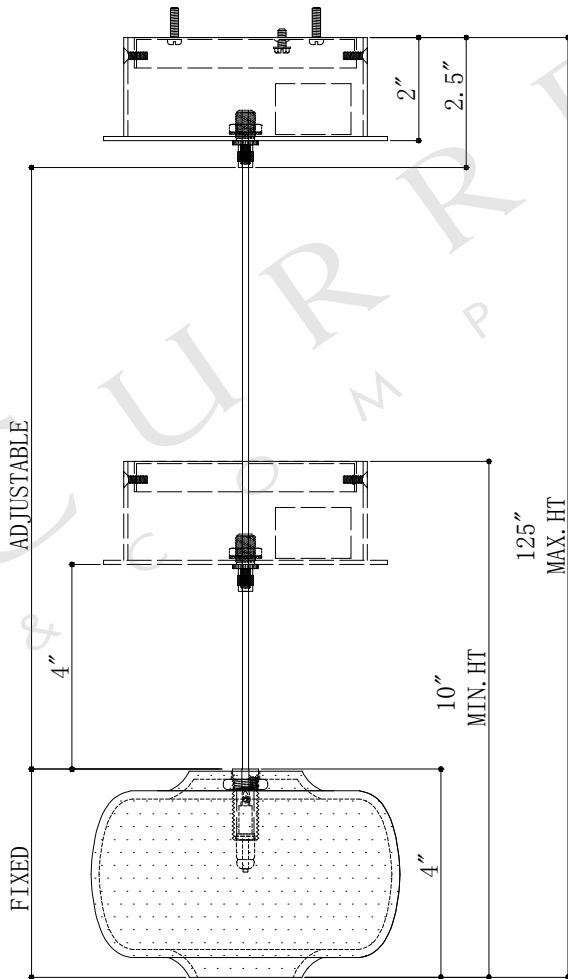

TOP VIEW

CANOPY DETAIL

FRONT VIEW

9000-0688

ALL WORK © 2020 CURREY & COMPANY