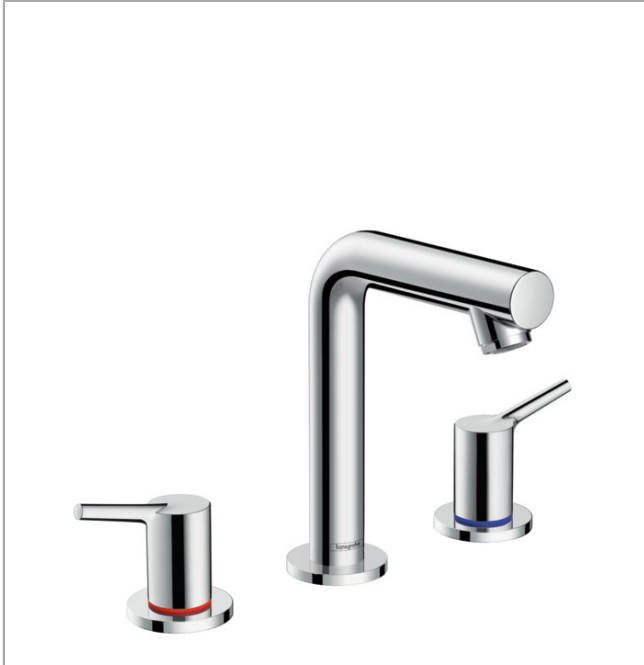

Talis S
Widespread Faucet 150 with Pop-Up Drain, 1.2 GPM
 Finishes : **chrome** Part no. : **72130001**

Description

Features

- Aerated spray
- Flow: 1.2 GPM (4.5 L/Min)
- 90° ceramic valves
- Includes pop-up drain

Item details

List Price \$ 460.00

Technology

Compliance

Product image

Scale drawing

Talis S
Widespread Faucet 150 with Pop-Up Drain, 1.2 GPM
 Finishes : **chrome** Part no. : **72130001**

Exploded drawing

Year of production: >11/16

Talis S

Widespread Faucet 150 with Pop-Up Drain, 1.2 GPM

Finishes : **chrome** Part no. : **72130001**

Spare parts list

Year of production: >11/16

Pos.	Description	Part no.	Price	PU
1	spout cpl.	92769000	-	1
2	O-ring 18x2,5	98139000	-	1
3	escutcheon Ø 53 mm	95272000	-	1
4	O-ring	92768000	-	1
5	O-ring 11x2	98127000	-	1
6	fixing set (Ø 32)	13961000	-	1
7	lever collar	97548000	-	1
8	connection hose 450 mm M8x0,75 G3/8	97206000	-	1
9	handle	92770000	-	1
10	handle fixing set	98932000	-	1
11	set of color-rings cold / hot water	92225000	-	1
12	escutcheon Ø 52 mm	97285000	-	1
13	stop valve cpl.	97357001	-	1
14	nut	92854000	-	1
15	O-Ring 32x2,5	96364000	-	1
16	O-ring 40x3	92634000	-	1
17	shut off unit left closing	94008000	-	1
18	shut off unit right closing	94009000	-	1
19	pull rod	94083000	-	1
20	aerator M24x1 (4,5 l/min)	92877000	-	1
a	pop up waste	88509000	-	1