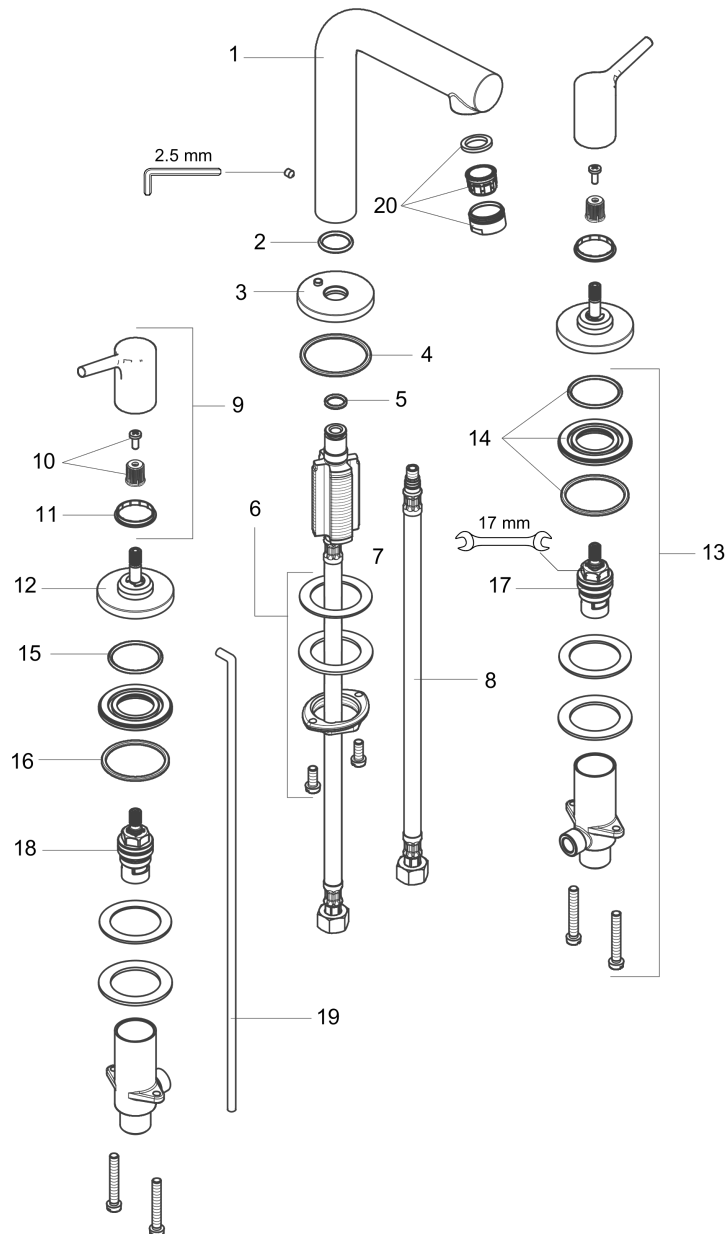

Talis S
Widespread Faucet 150 with Pop-Up Drain, 1.2 GPM
 Finishes : **chrome** Part no. : **72130001**

Description

Features

- Aerated spray
- Flow: 1.2 GPM (4.5 L/Min)
- 90° ceramic valves
- Includes pop-up drain

Item details

List Price \$ 460.00

Technology

Compliance

Product image

Scale drawing

Talis S
Widespread Faucet 150 with Pop-Up Drain, 1.2 GPM
 Finishes : **chrome** Part no. : **72130001**

Exploded drawing

Year of production: >11/16

Talis S

Widespread Faucet 150 with Pop-Up Drain, 1.2 GPM

Finishes : **chrome** Part no. : **72130001**

Spare parts list

Year of production: >11/16

Pos.	Description	Part no.	Price	PU
1	spout cpl.	92769000	-	1
2	O-ring 18x2,5	98139000	-	1
3	escutcheon Ø 53 mm	95272000	-	1
4	O-ring	92768000	-	1
5	O-ring 11x2	98127000	-	1
6	fixing set (Ø 32)	13961000	-	1
7	lever collar	97548000	-	1
8	connection hose 450 mm M8x0,75 G3/8	97206000	-	1
9	handle	92770000	-	1
10	handle fixing set	98932000	-	1
11	set of color-rings cold / hot water	92225000	-	1
12	escutcheon Ø 52 mm	97285000	-	1
13	stop valve cpl.	97357001	-	1
14	nut	92854000	-	1
15	O-Ring 32x2,5	96364000	-	1
16	O-ring 40x3	92634000	-	1
17	shut off unit left closing	94008000	-	1
18	shut off unit right closing	94009000	-	1
19	pull rod	94083000	-	1
20	aerator M24x1 (4,5 l/min)	92877000	-	1
a	pop up waste	88509000	-	1