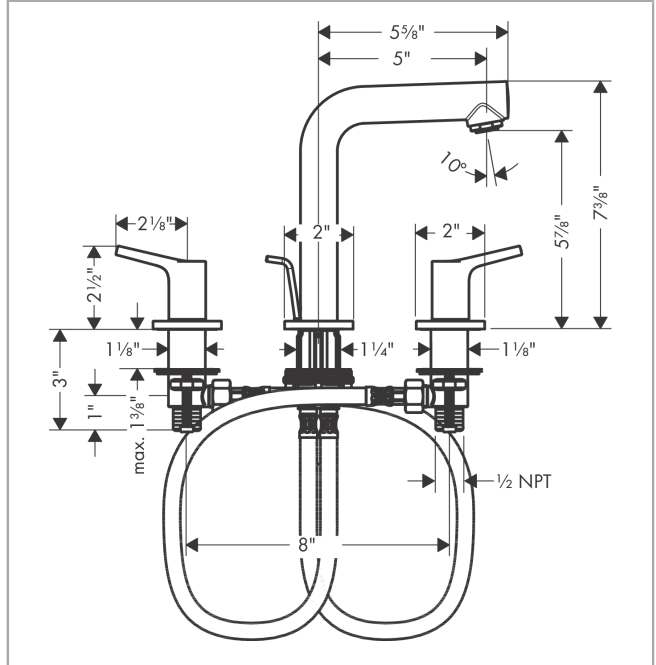

Talis S
Widespread Faucet 150 with Pop-Up Drain, 1.2 GPM
 Finishes : **chrome** Part no. : **72130001**

Description

Features

- Aerated spray
- Flow: 1.2 GPM (4.5 L/Min)
- 90° ceramic valves
- Includes pop-up drain

Item details

List Price \$ 460.00

Technology

Compliance

Product image

Scale drawing

Talis S
Widespread Faucet 150 with Pop-Up Drain, 1.2 GPM
 Finishes : **chrome** Part no. : **72130001**

Exploded drawing

Year of production: >11/16

Talis S

Widespread Faucet 150 with Pop-Up Drain, 1.2 GPM

Finishes : **chrome** Part no. : **72130001**

Spare parts list

Year of production: >11/16

Pos.	Description	Part no.	Price	PU
1	spout cpl.	92769000	-	1
2	O-ring 18x2,5	98139000	-	1
3	escutcheon Ø 53 mm	95272000	-	1
4	O-ring	92768000	-	1
5	O-ring 11x2	98127000	-	1
6	fixing set (Ø 32)	13961000	-	1
7	lever collar	97548000	-	1
8	connection hose 450 mm M8x0,75 G3/8	97206000	-	1
9	handle	92770000	-	1
10	handle fixing set	98932000	-	1
11	set of color-rings cold / hot water	92225000	-	1
12	escutcheon Ø 52 mm	97285000	-	1
13	stop valve cpl.	97357001	-	1
14	nut	92854000	-	1
15	O-Ring 32x2,5	96364000	-	1
16	O-ring 40x3	92634000	-	1
17	shut off unit left closing	94008000	-	1
18	shut off unit right closing	94009000	-	1
19	pull rod	94083000	-	1
20	aerator M24x1 (4,5 l/min)	92877000	-	1
a	pop up waste	88509000	-	1