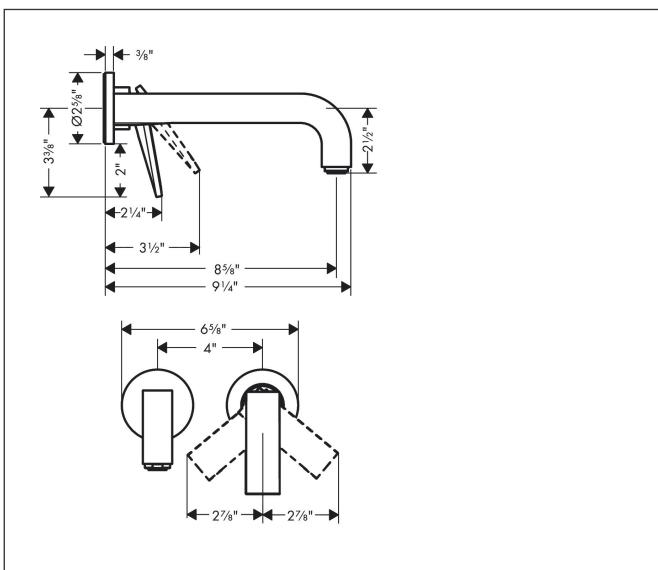

Brand AXOR
 Art. Name **AXOR Citterio** Wall-Mounted Single-Handle Faucet Trim, 1.2 GPM
 Art. Nr. 39121341
 Surface brushed black chrome
 Pos. 1

Product Picture

Features

- Consists of: Wall-Mounted Single-Handle Faucet Trim, Pop-up assembly
- Spray modes: Aerated spray
- Flow: 1.2 GPM (4.5 L/Min)
- Ceramic cartridge
- Non-closing waste set
- Does not include: Basic set

Drawing

Technology