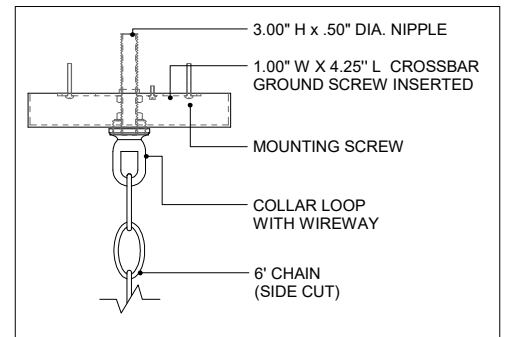

17.75" DIA. FRAME
 6.00" DIA. CANOPY
 1.00" W X 4.25" L
 CROSS BAR

TOP VIEW

CANOPY DETAIL

FRONT VIEW

9000-1103

ALL WORK © 2023 CURREY & COMPANY