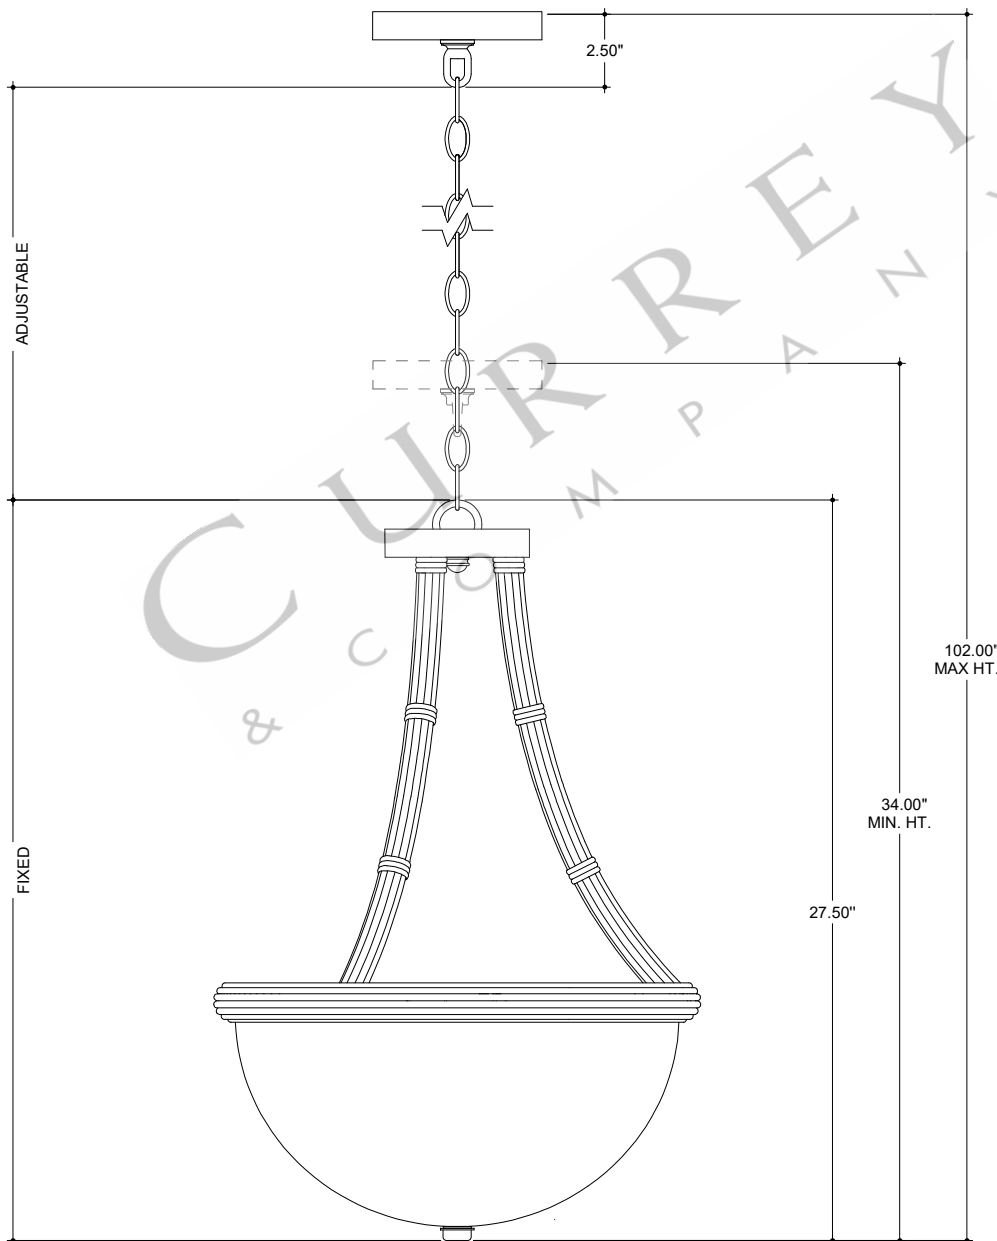

17.75" DIA. FRAME
 6.00" DIA. CANOPY
 1.00" W X 4.25" L
 CROSS BAR

TOP VIEW

CANOPY DETAIL

FRONT VIEW

9000-1103

ALL WORK © 2023 CURREY & COMPANY